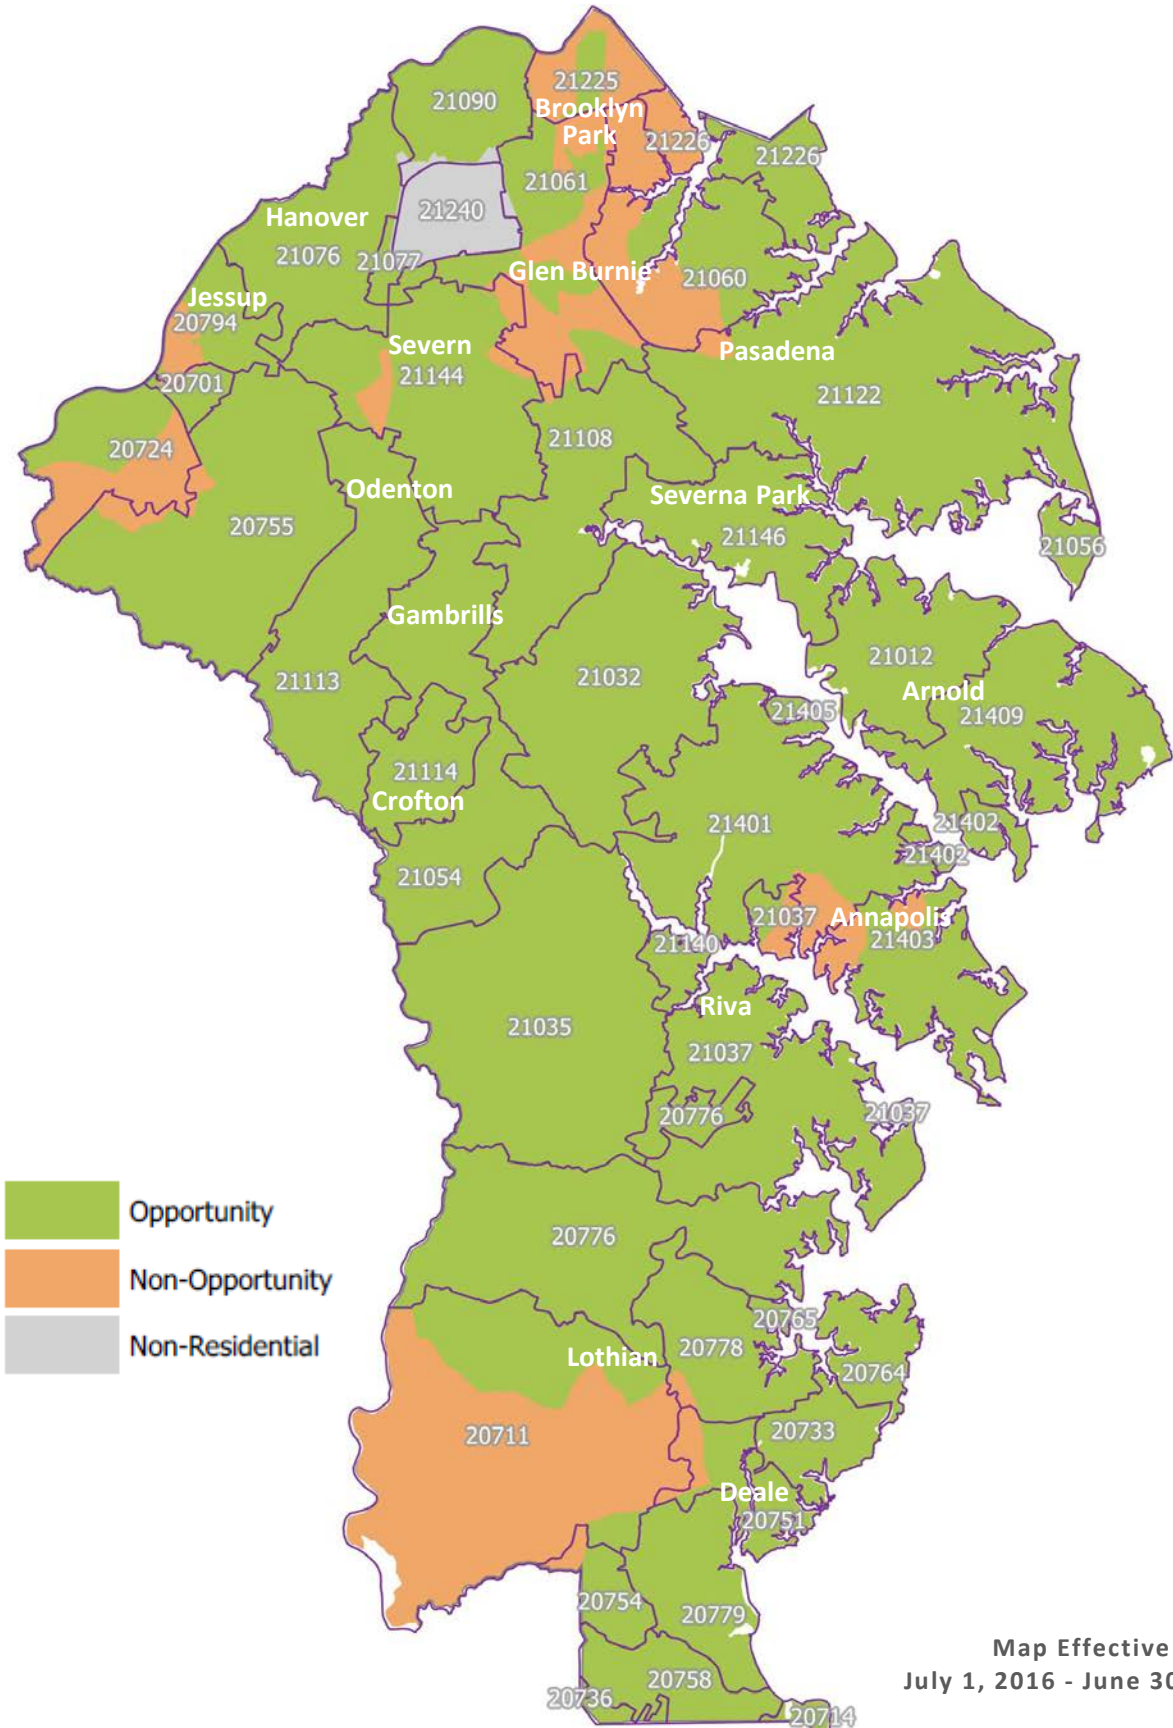

# OPPORTUNITY AREA MAP

Baltimore Housing Mobility Program

The Baltimore Regional Housing Partnership is an equal housing opportunity provider.

# ANNE ARUNDEL COUNTY OPPORTUNITY AREA MAP

Baltimore Housing Mobility Program

- Opportunity
- Non-Opportunity
- Non-Residential

Map Effective  
July 1, 2016 - June 30, 2017