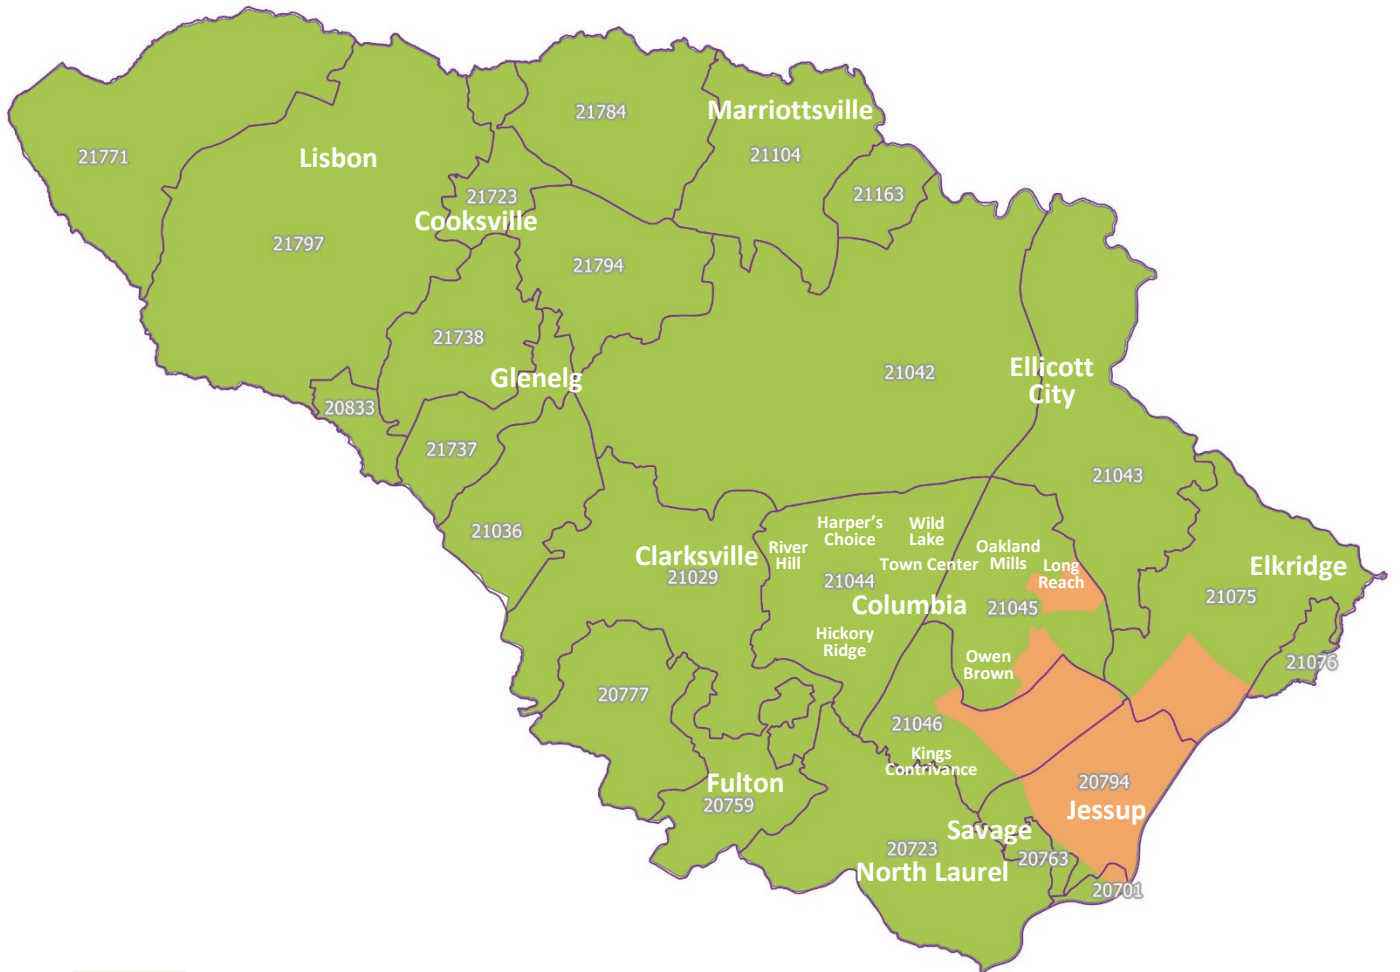

Baltimore Housing Mobility Program

The Baltimore Regional Housing Partnership is an equal housing opportunity provider.

ANNE ARUNDEL COUNTY OPPORTUNITY AREA MAP

Baltimore Housing Mobility Program

Map Effective
July 1, 2016 - June 30, 2017

CARROLL COUNTY OPPORTUNITY AREA MAP

Baltimore Housing Mobility Program

-  Opportunity
-  Non-Opportunity

Map Effective
July 1, 2016 - June 30, 2017

HARFORD COUNTY OPPORTUNITY AREA MAP

Baltimore Housing Mobility Program

Map Effective
July 1, 2016 - June 30, 2017

HOWARD COUNTY OPPORTUNITY AREA MAP

Baltimore Housing Mobility Program

Map Effective
July 1, 2016 - June 30, 2017