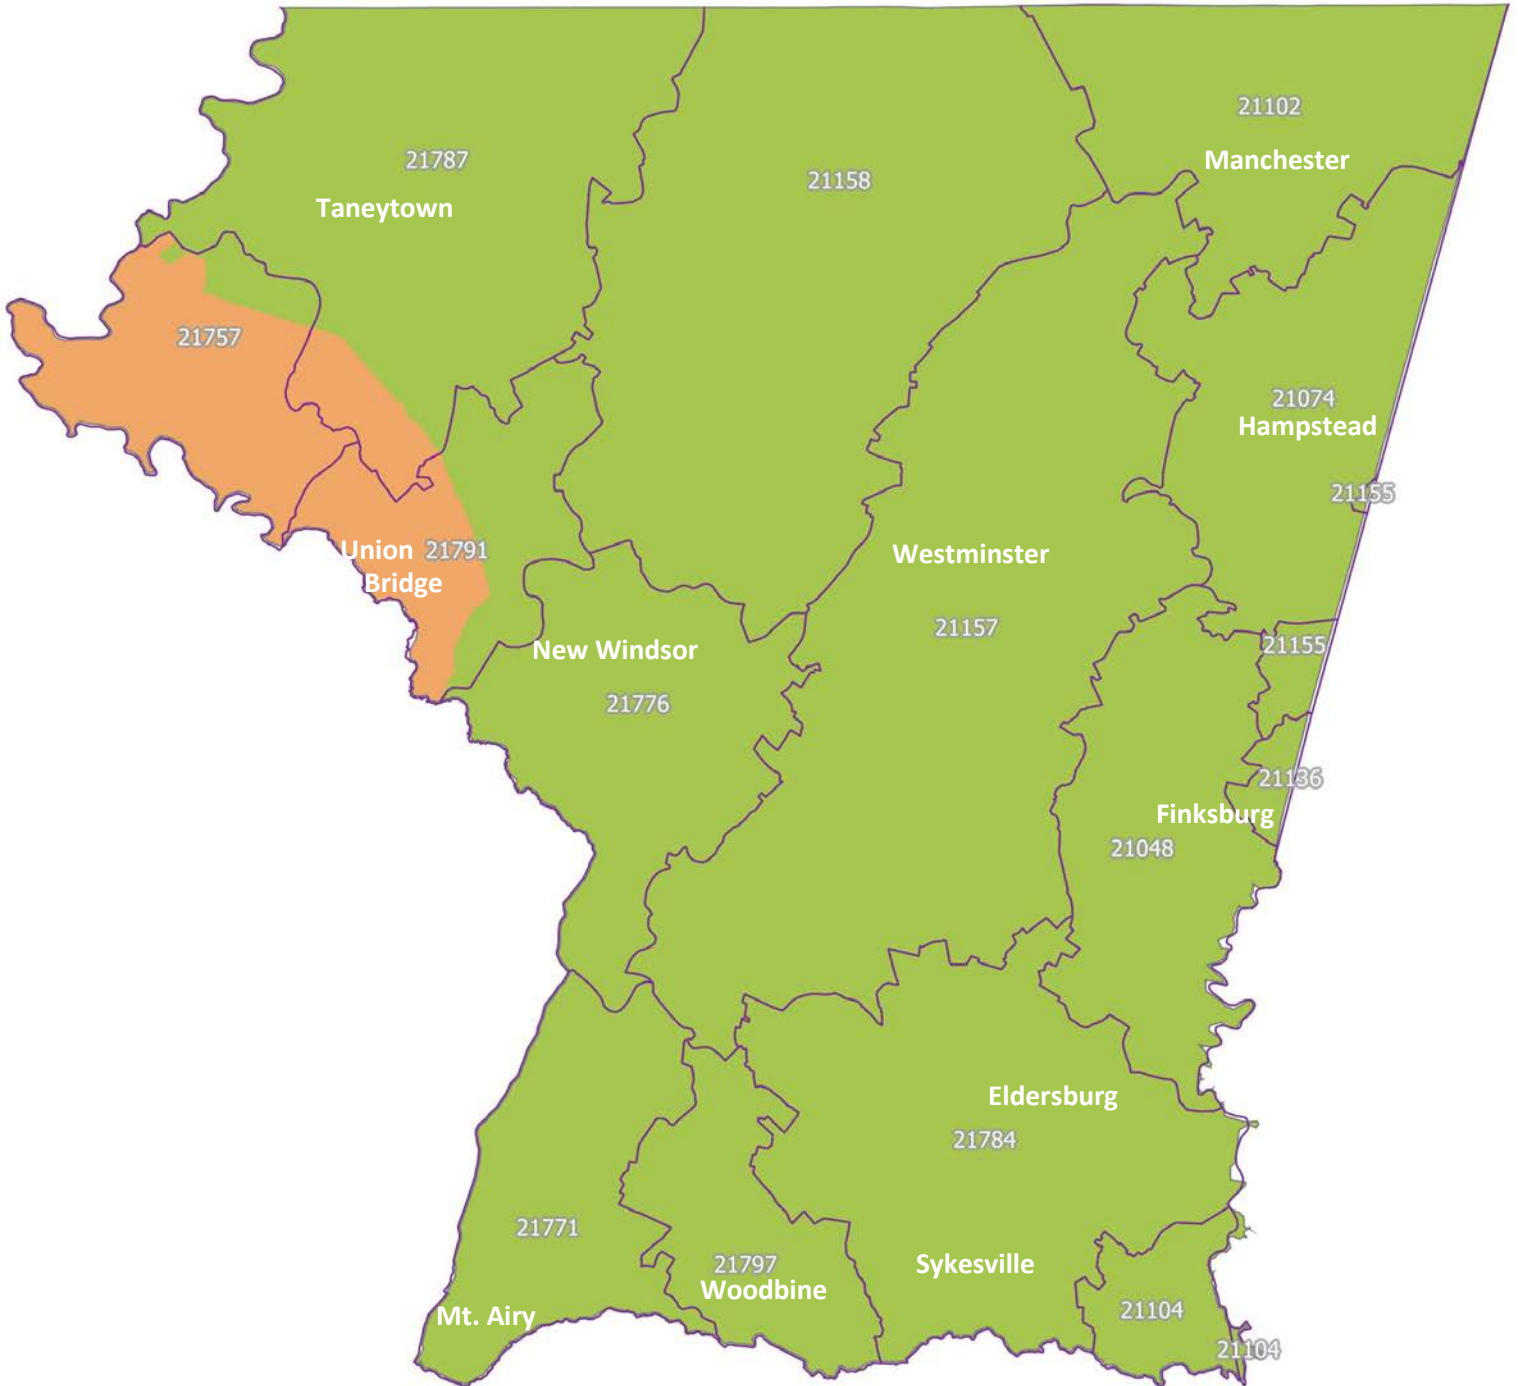

BALTIMORE CITY AND COUNTY OPPORTUNITY AREA MAP

Baltimore Housing Mobility Program

The Baltimore Regional Housing Partnership is an equal housing opportunity provider.

CARROLL COUNTY OPPORTUNITY AREA MAP

Baltimore Housing Mobility Program

Map Effective
July 1, 2016 - June 30, 2017

HARFORD COUNTY OPPORTUNITY AREA MAP

Baltimore Housing Mobility Program

Map Effective
July 1, 2016 - June 30, 2017

HOWARD COUNTY OPPORTUNITY AREA MAP

Baltimore Housing Mobility Program

Map Effective
July 1, 2016 - June 30, 2017