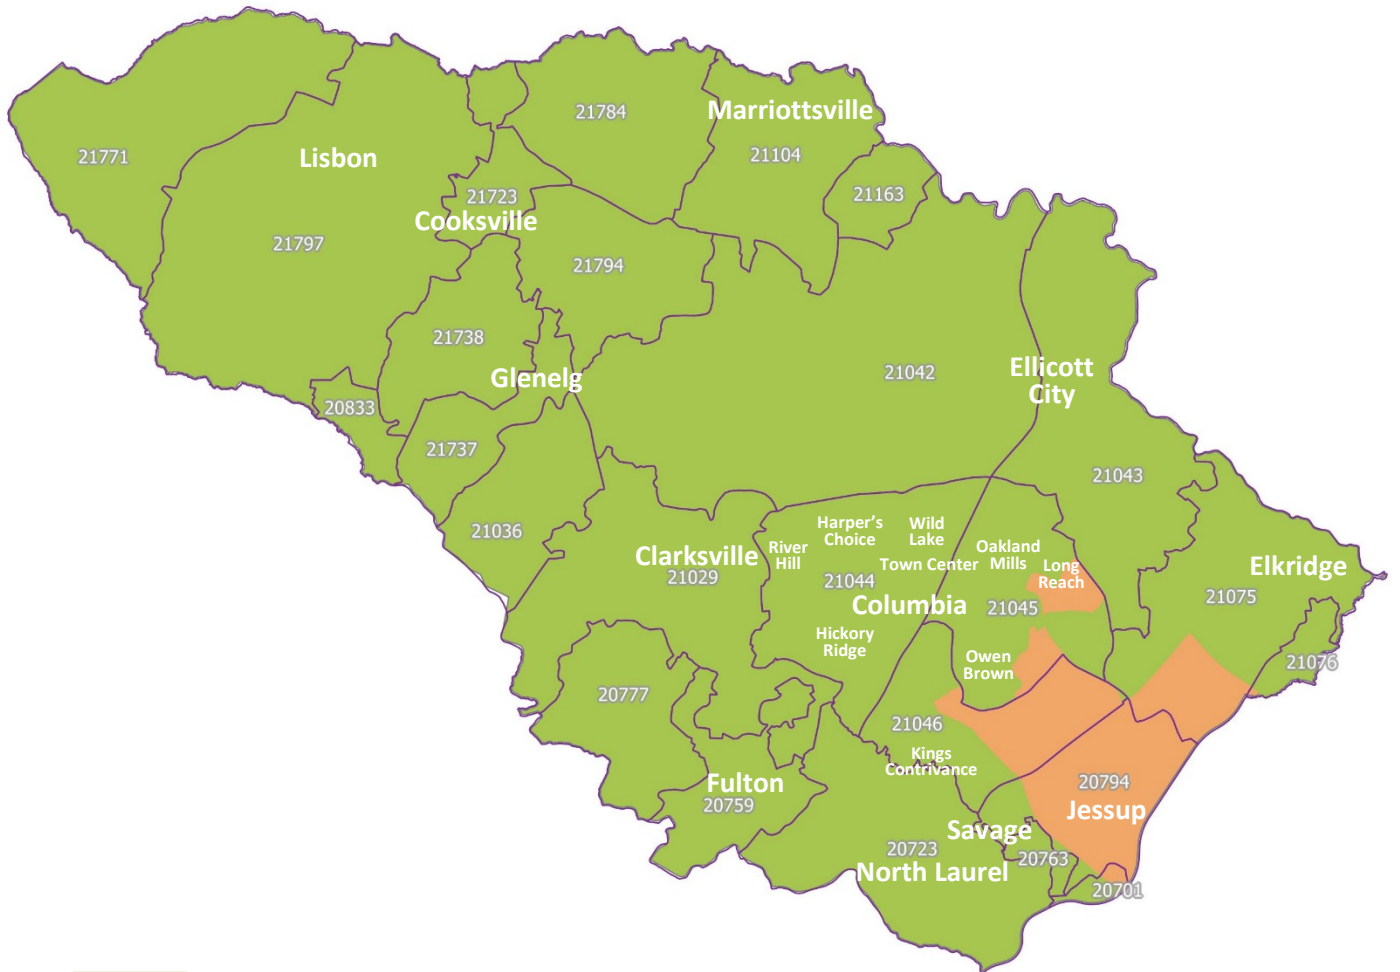

BALTIMORE CITY AND COUNTY OPPORTUNITY AREA MAP

Baltimore Housing Mobility Program

The Baltimore Regional Housing Partnership is an equal housing opportunity provider.

CARROLL COUNTY OPPORTUNITY AREA MAP

Baltimore Housing Mobility Program

Map Effective
July 1, 2016 - June 30, 2017

HARFORD COUNTY OPPORTUNITY AREA MAP

Baltimore Housing Mobility Program

Map Effective
July 1, 2016 - June 30, 2017

HOWARD COUNTY OPPORTUNITY AREA MAP

Baltimore Housing Mobility Program

Map Effective
July 1, 2016 - June 30, 2017