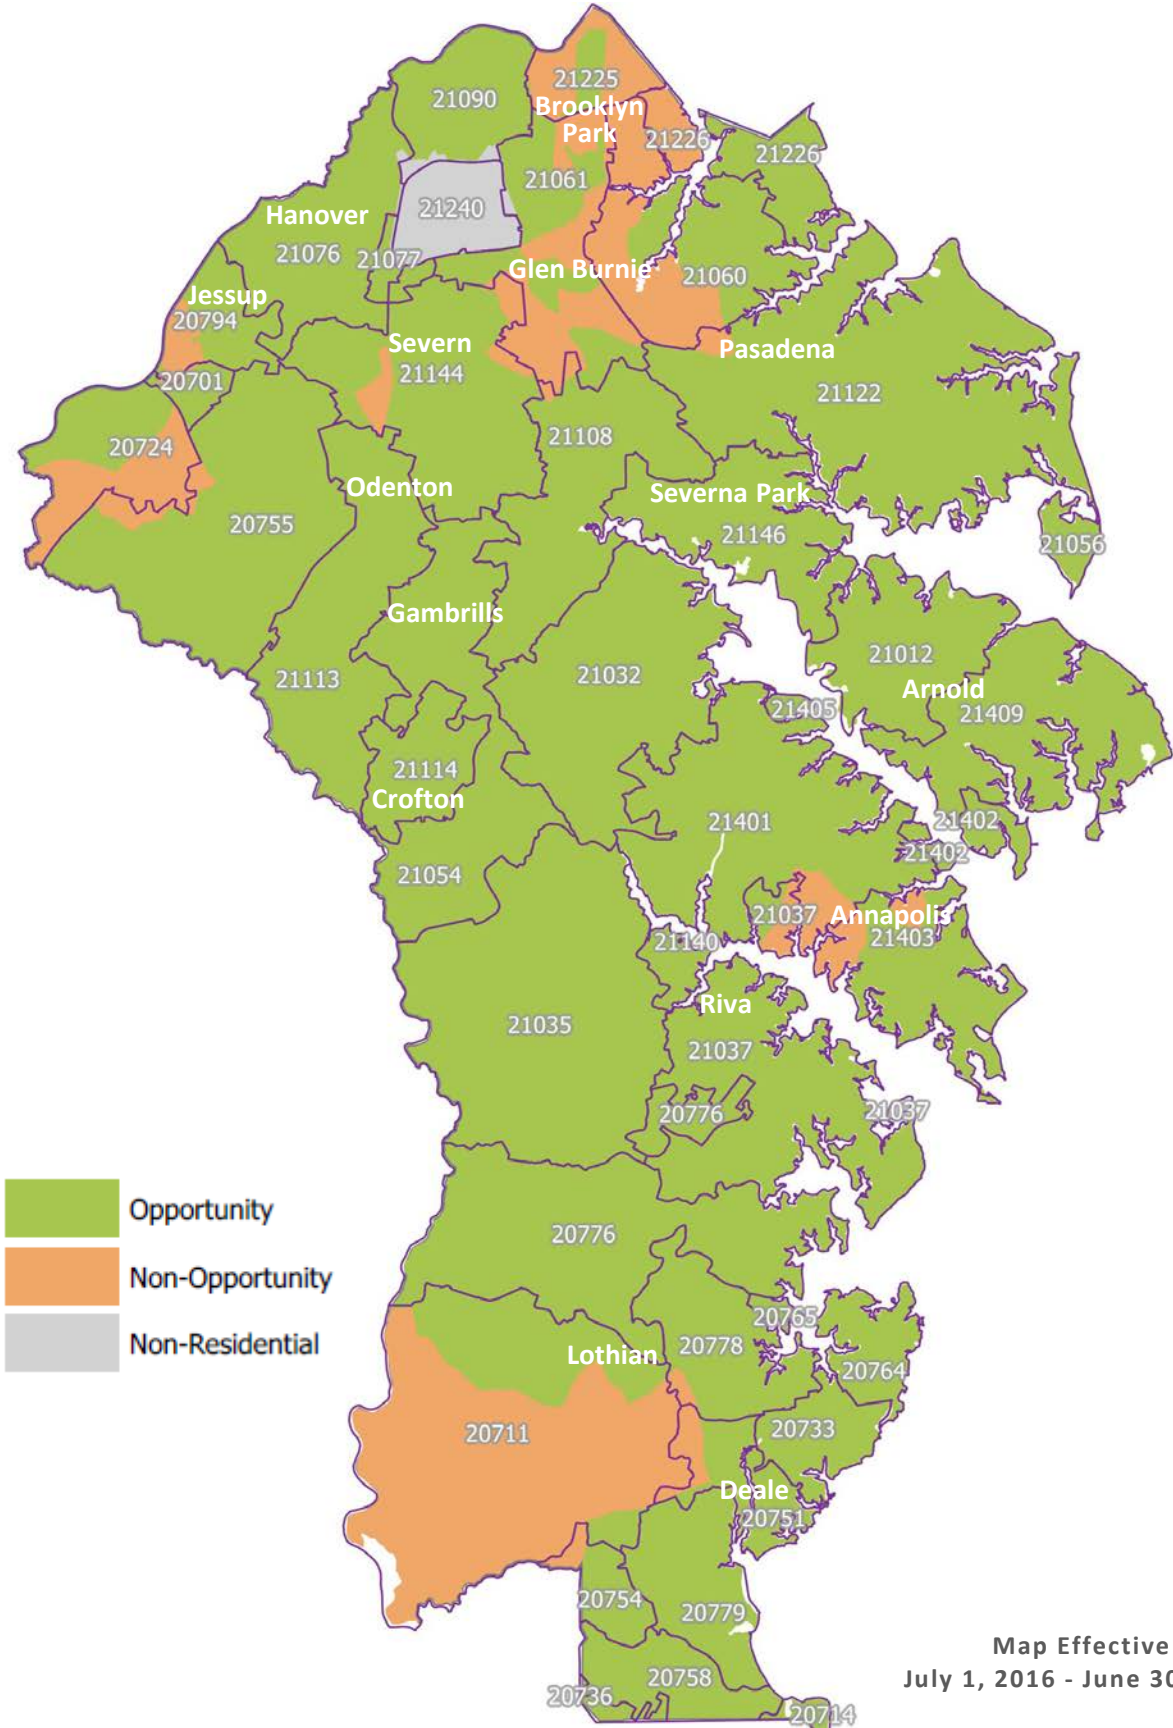

ANNE ARUNDEL COUNTY OPPORTUNITY AREA MAP

Baltimore Housing Mobility Program

Map Effective
July 1, 2016 - June 30, 2017