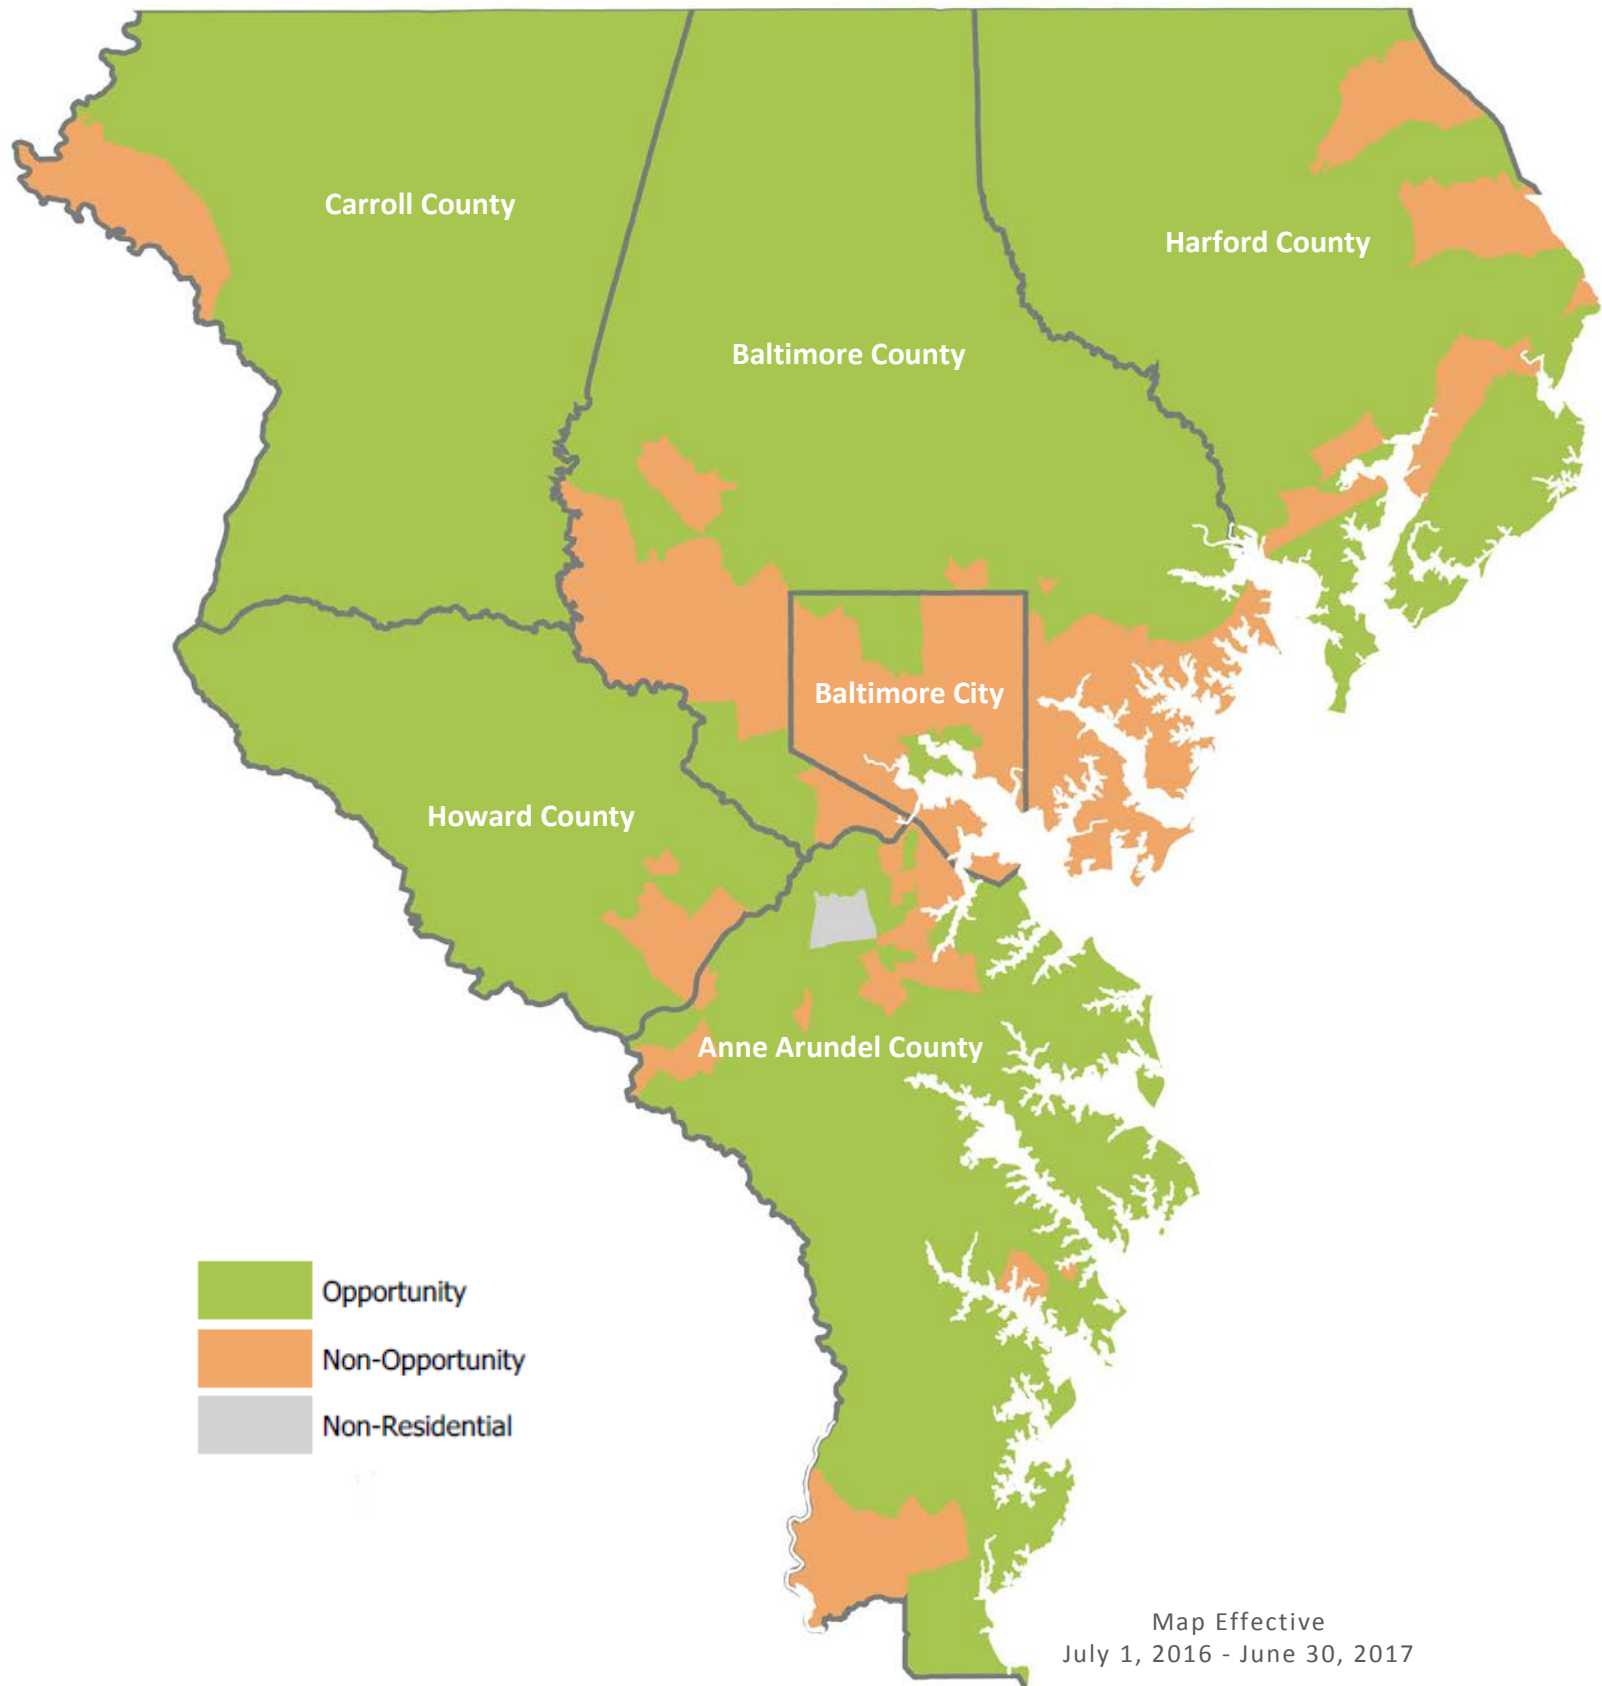

* = Required Fields

*Street Address

*City

*Unit Bedrooms

*Voucher Bedrooms

*Security Question: What is 3 plus 6? Why do we ask this?

REV061616

OPPORTUNITY AREA MAP

Baltimore Housing Mobility Program

The Baltimore Regional Housing Partnership is an equal housing opportunity provider.

HARFORD COUNTY OPPORTUNITY AREA MAP

Baltimore Housing Mobility Program

Map Effective
July 1, 2016 - June 30, 2017

HOWARD COUNTY OPPORTUNITY AREA MAP

Baltimore Housing Mobility Program

Map Effective
July 1, 2016 - June 30, 2017