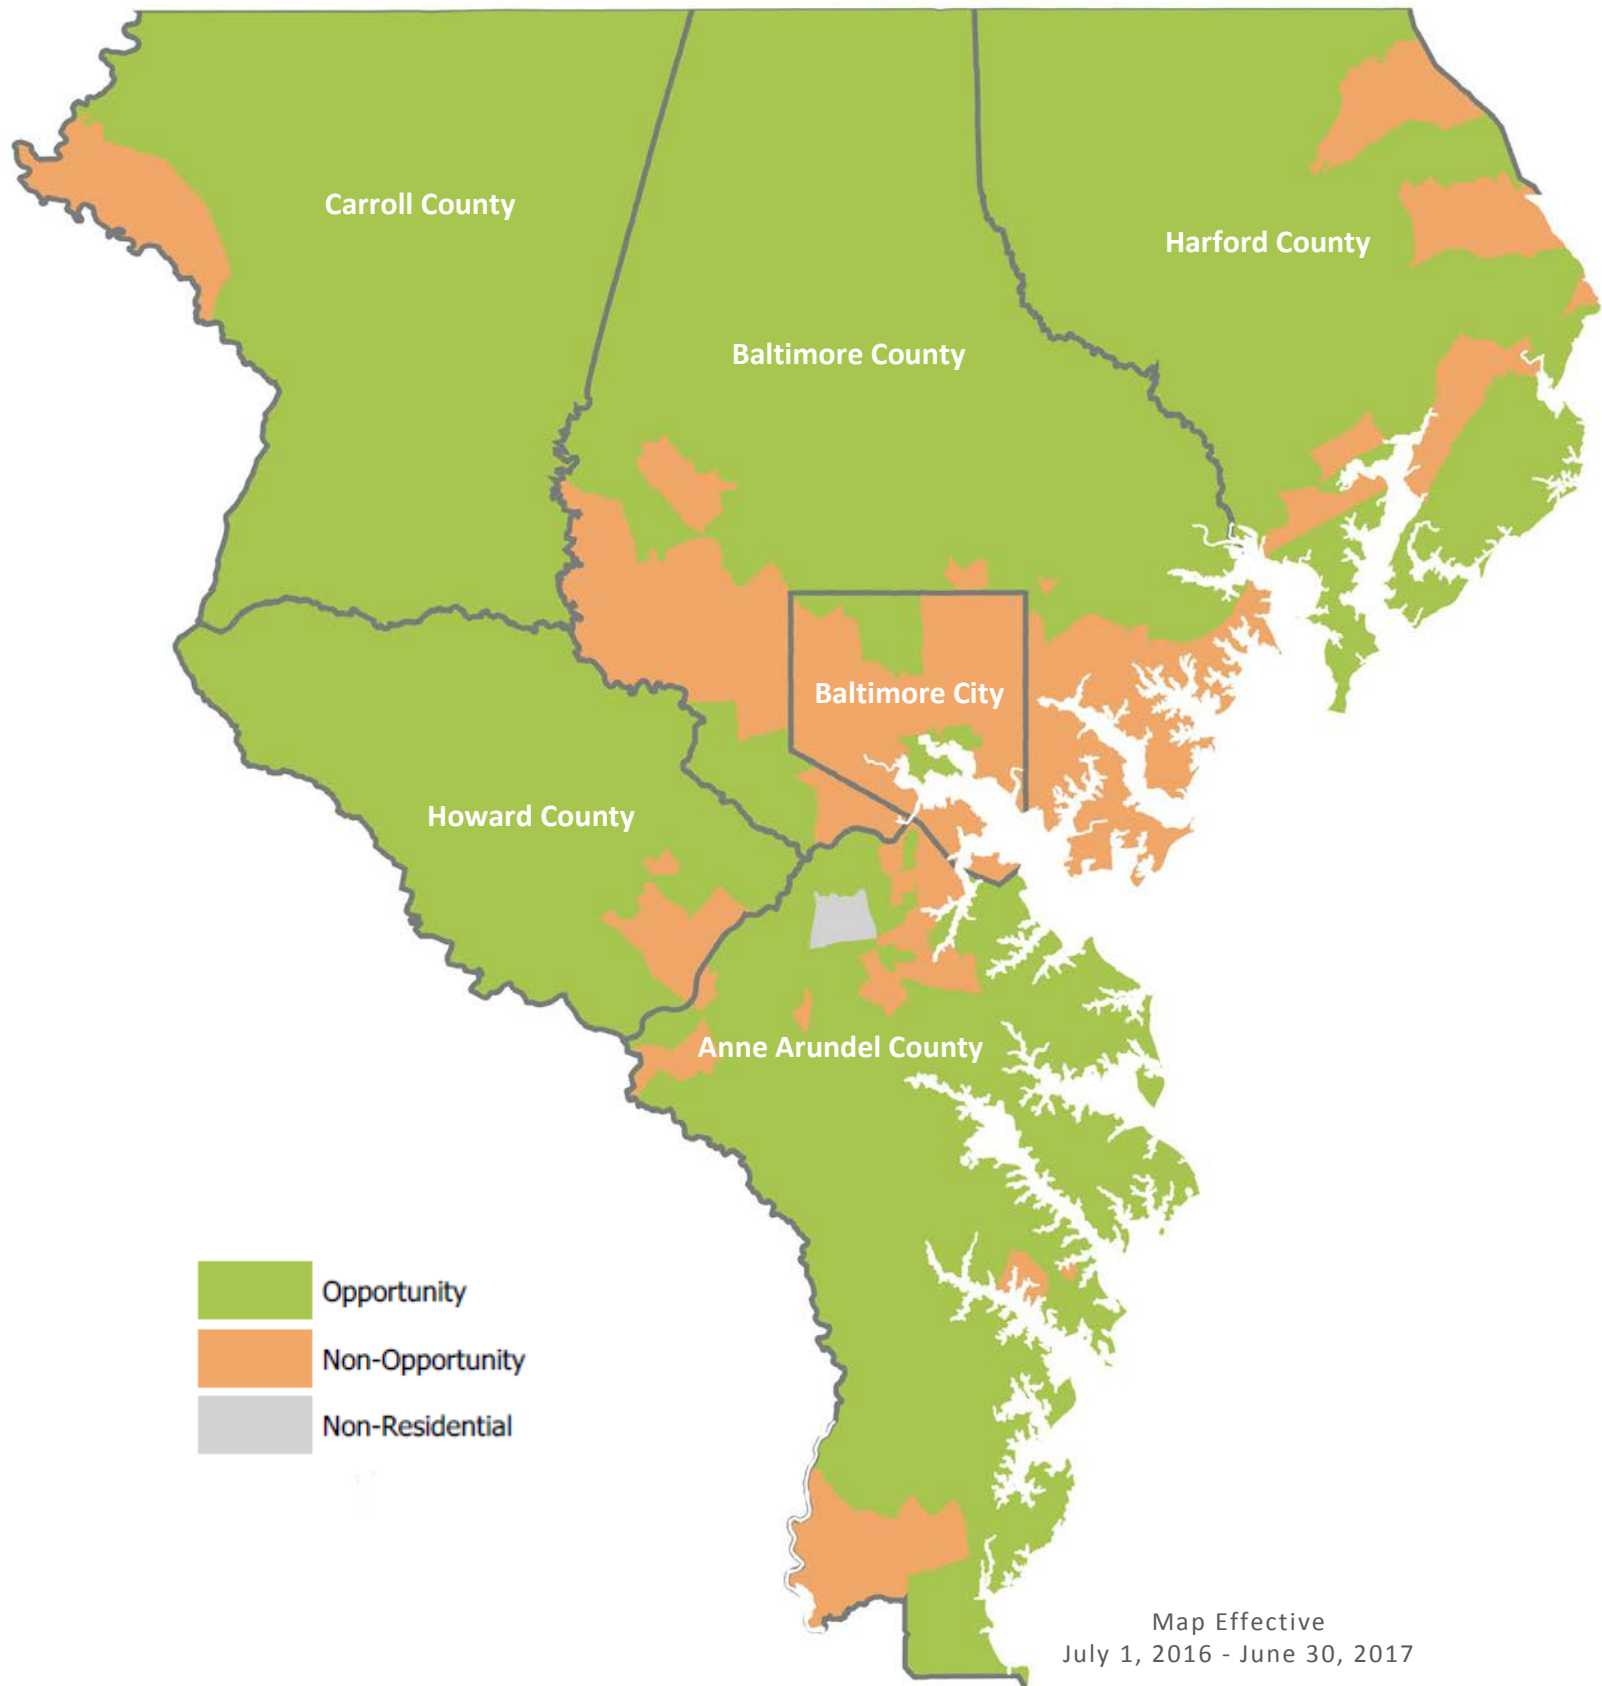

OPPORTUNITY AREA MAP

Baltimore Housing Mobility Program

The Baltimore Regional Housing Partnership is an equal housing opportunity provider.