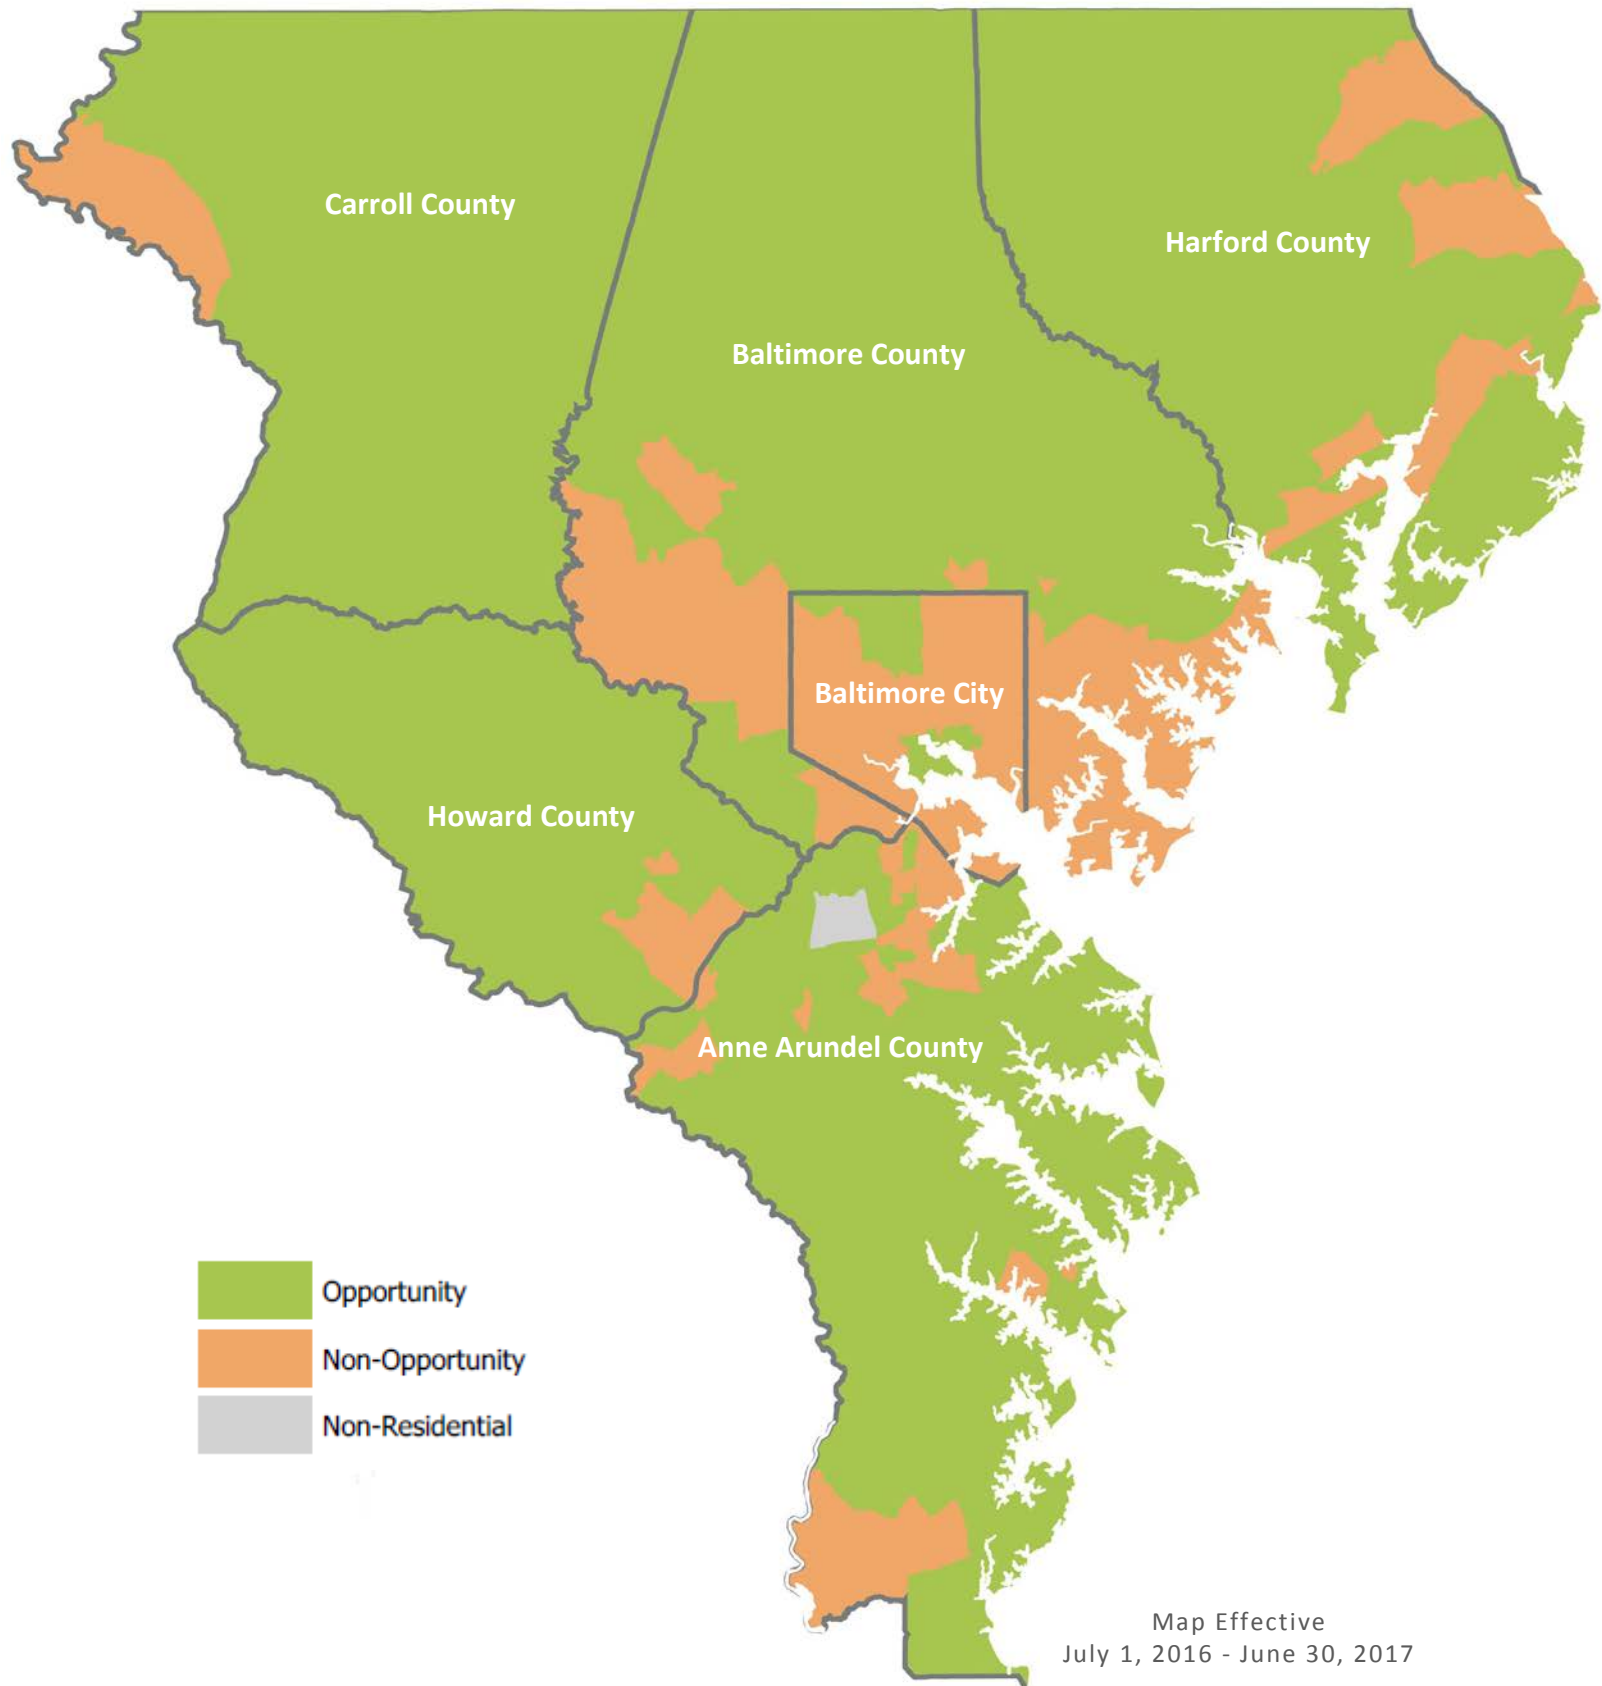

* = Required Fields

*Street Address

*City

*Unit Bedrooms

*Voucher Bedrooms

*Security Question: What is 3 plus 6? Why do we ask this?

REV061616

OPPORTUNITY AREA MAP

Baltimore Housing Mobility Program

The Baltimore Regional Housing Partnership is an equal housing opportunity provider.

ANNE ARUNDEL COUNTY OPPORTUNITY AREA MAP

Baltimore Housing Mobility Program

Map Effective
July 1, 2016 - June 30, 2017