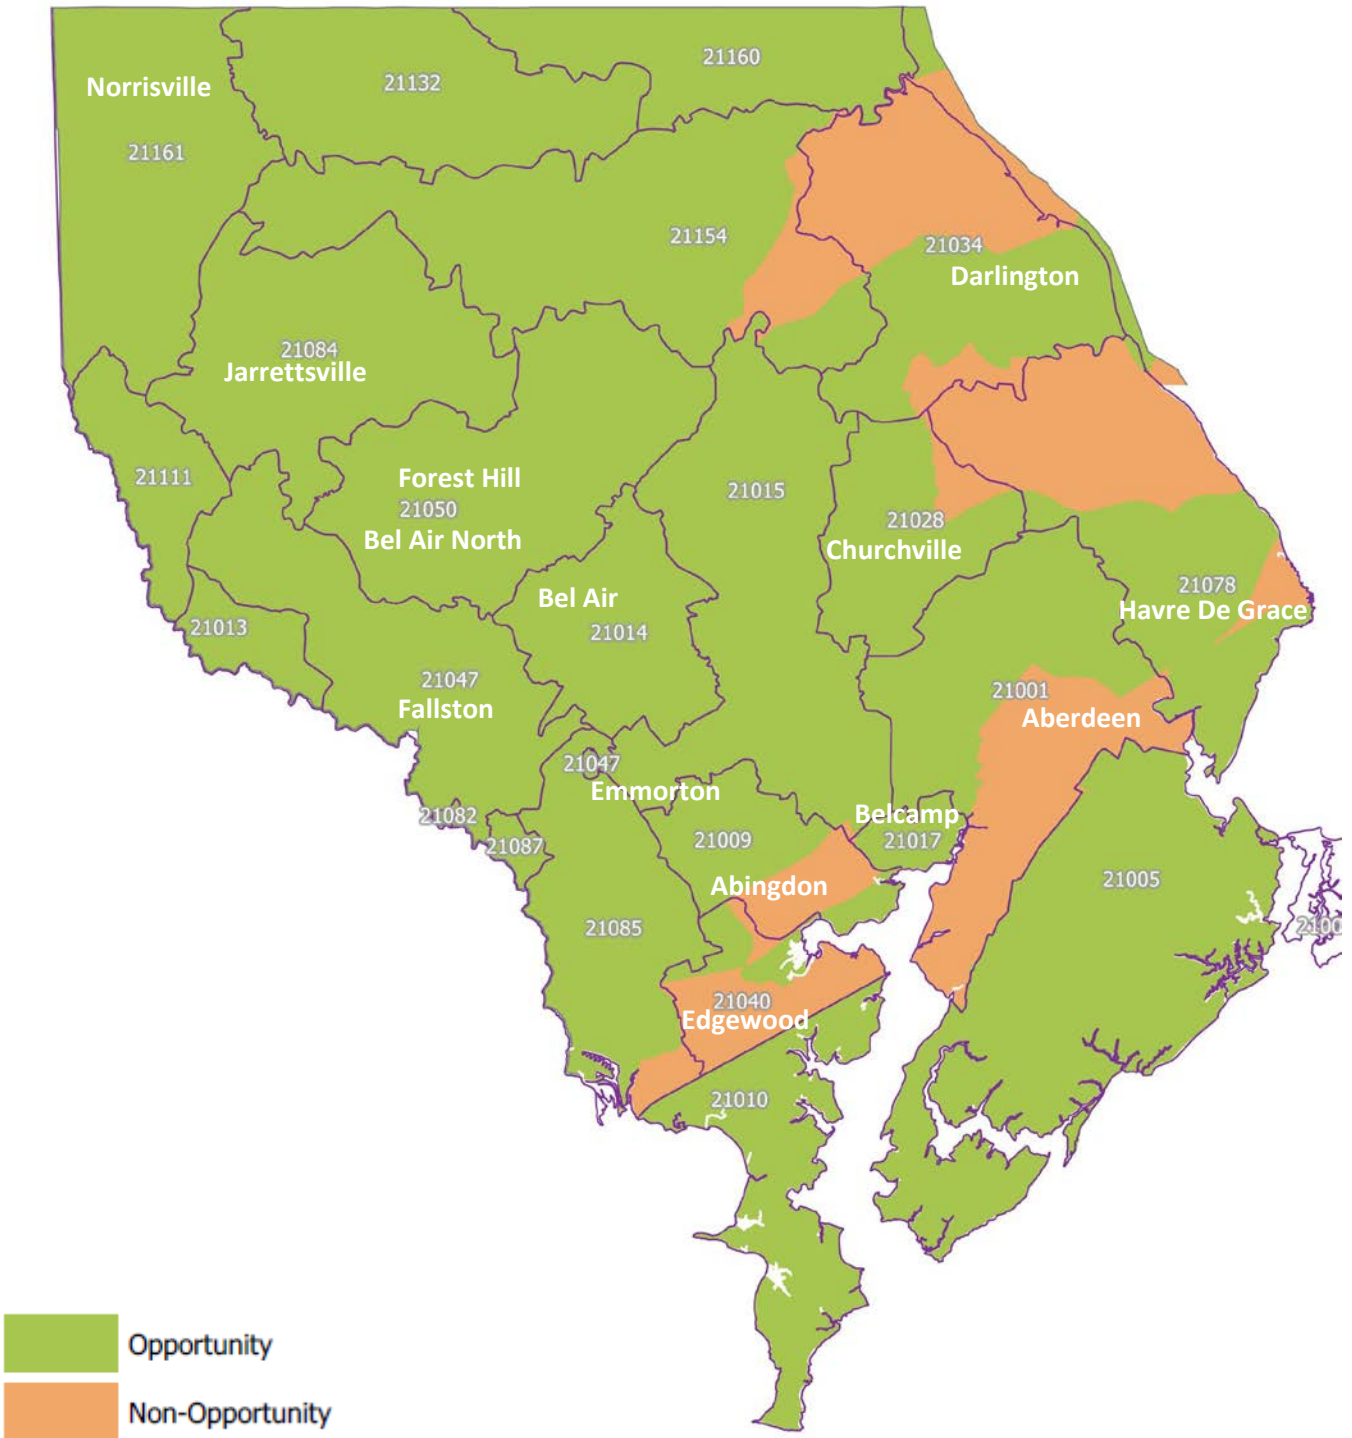

CARROLL COUNTY OPPORTUNITY AREA MAP

Baltimore Housing Mobility Program

-  Opportunity
-  Non-Opportunity

Map Effective
July 1, 2016 - June 30, 2017

HARFORD COUNTY OPPORTUNITY AREA MAP

Baltimore Housing Mobility Program

Map Effective
July 1, 2016 - June 30, 2017

HOWARD COUNTY OPPORTUNITY AREA MAP

Baltimore Housing Mobility Program

Map Effective
July 1, 2016 - June 30, 2017