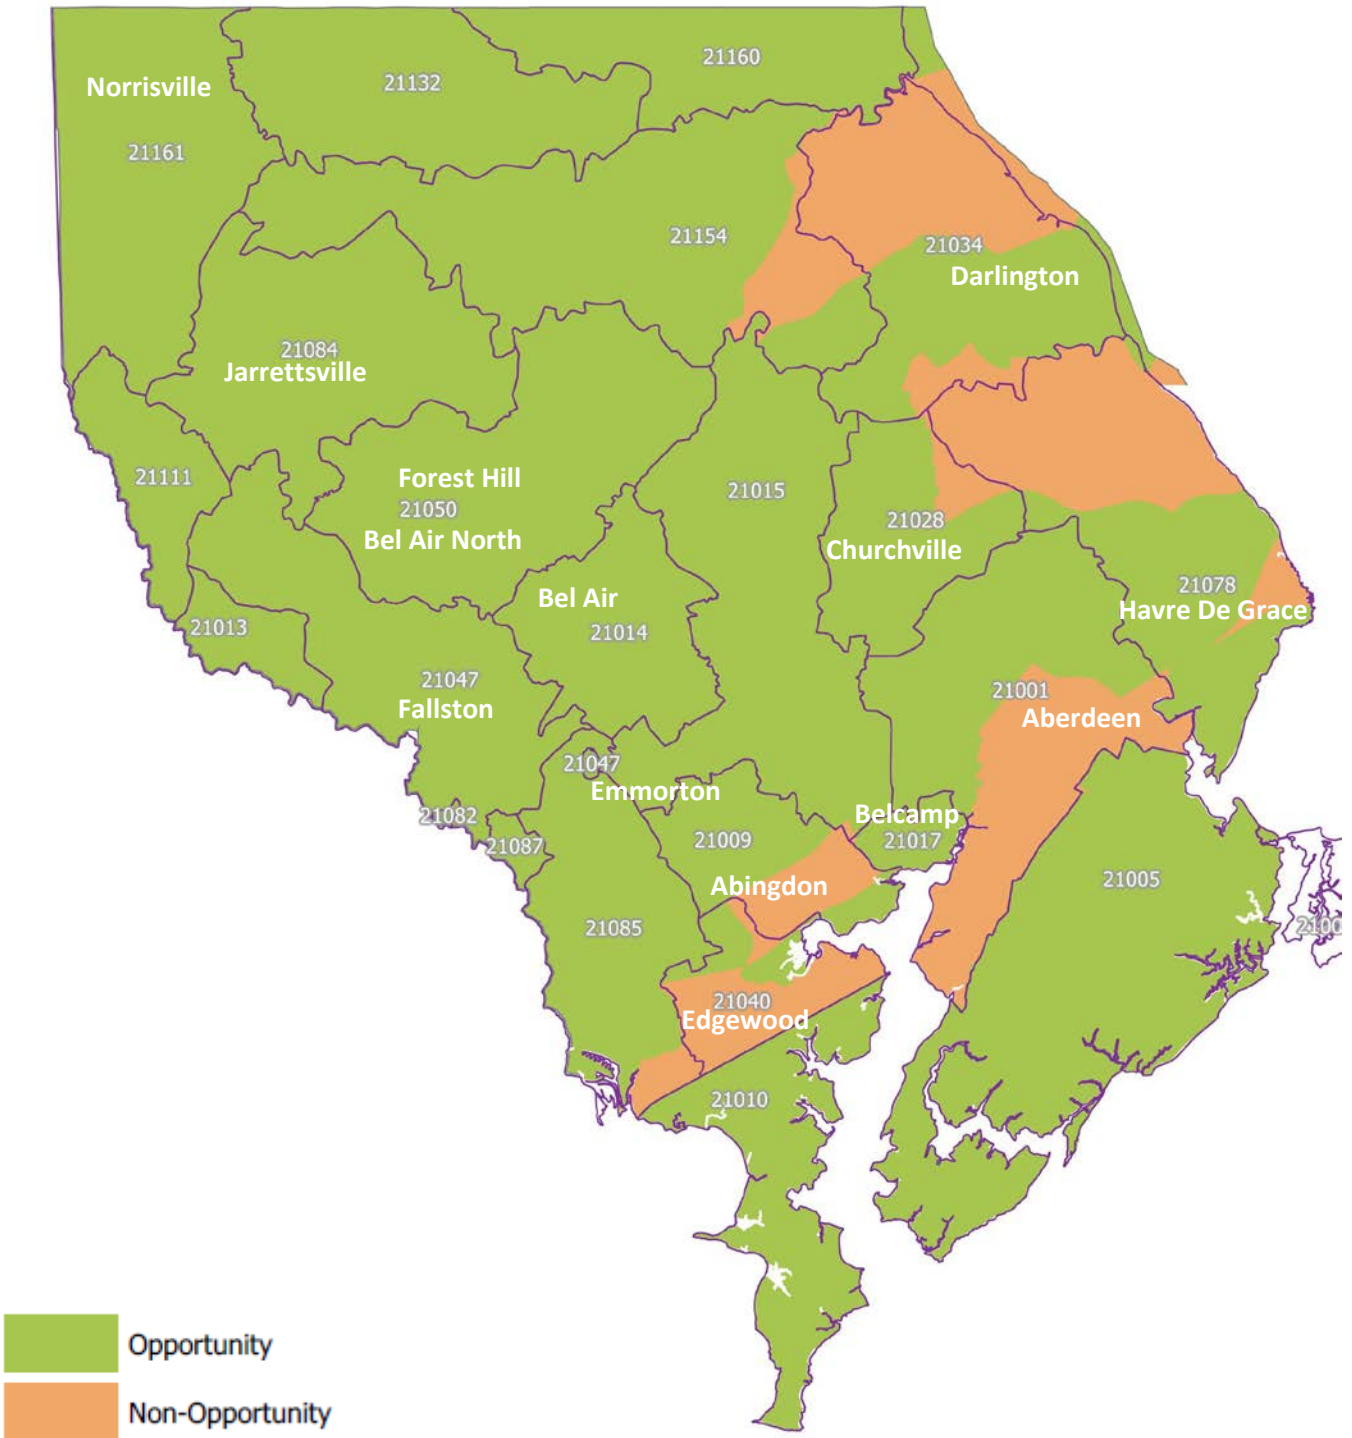

HARFORD COUNTY OPPORTUNITY AREA MAP

Baltimore Housing Mobility Program

Map Effective
July 1, 2016 - June 30, 2017