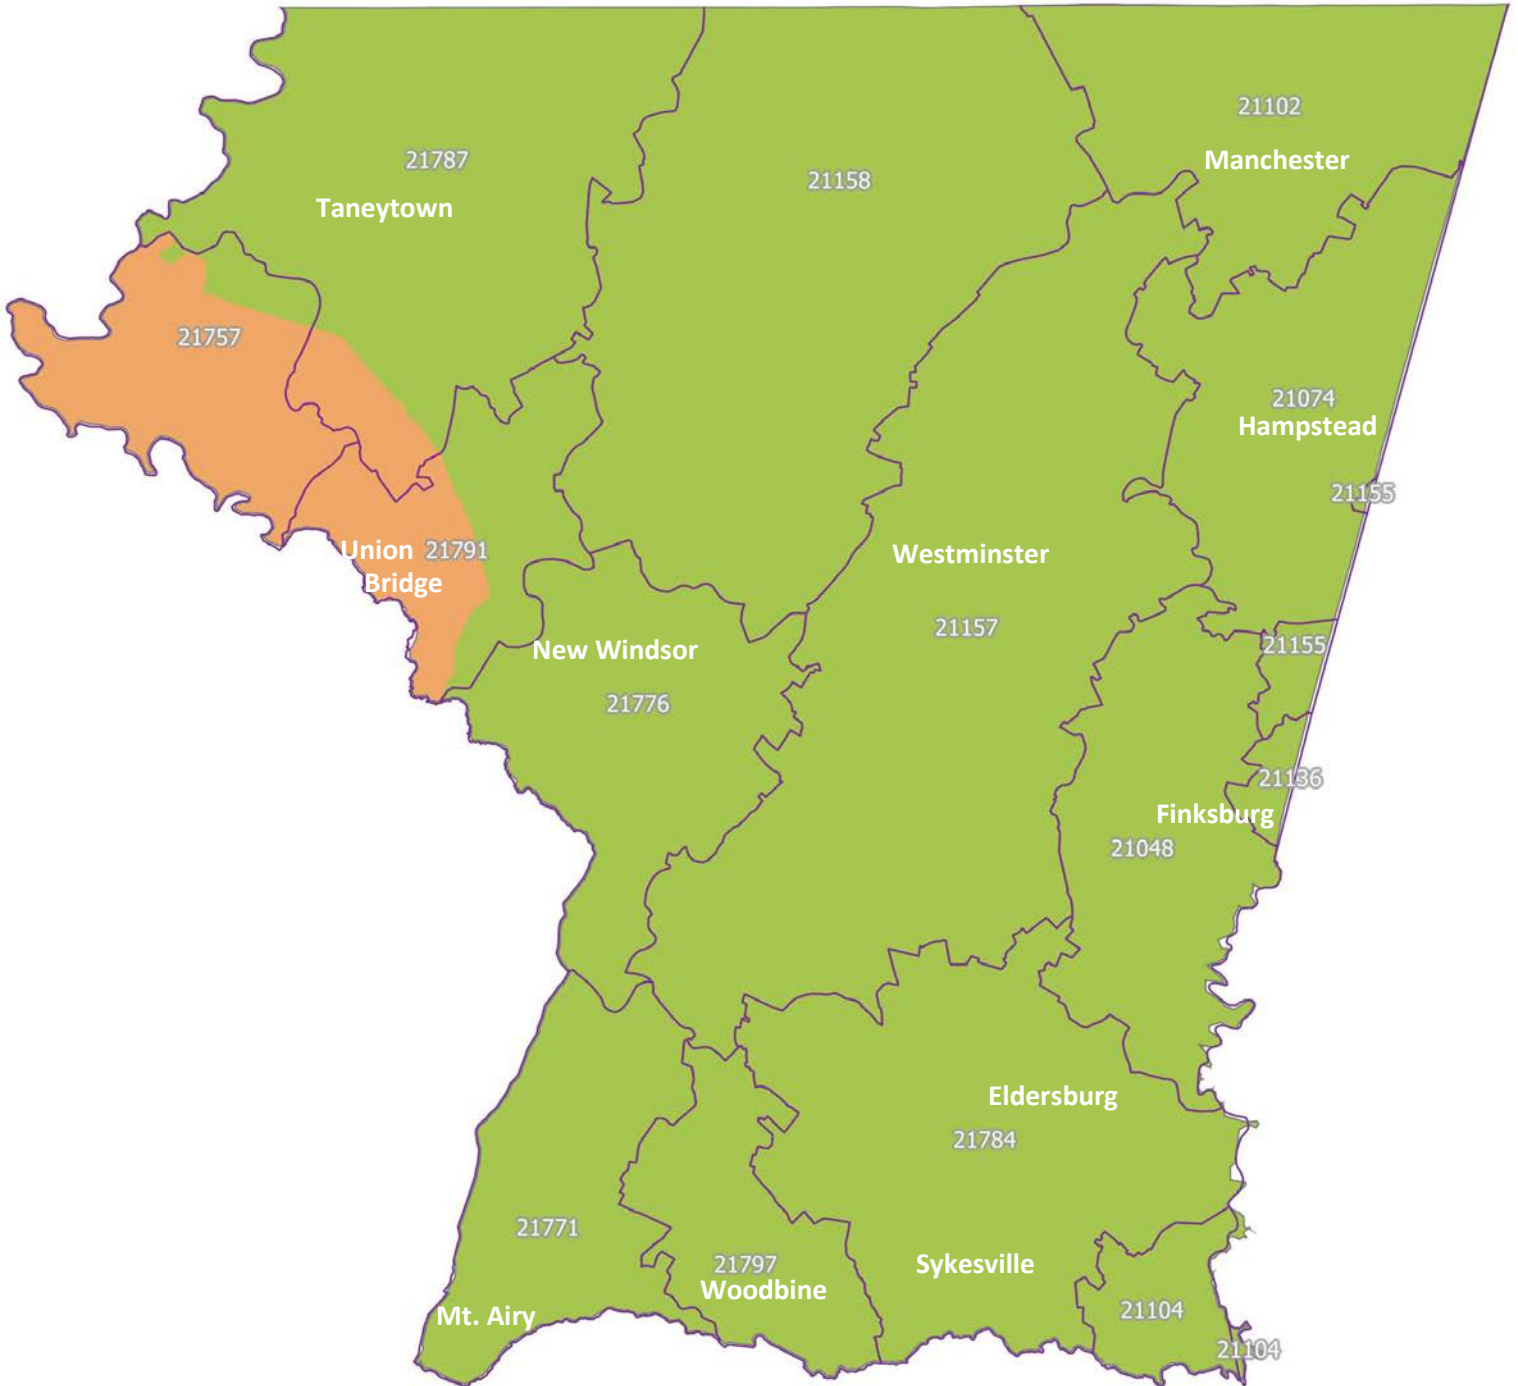

Baltimore Housing Mobility Program

The Baltimore Regional Housing Partnership is an equal housing opportunity provider.

ANNE ARUNDEL COUNTY OPPORTUNITY AREA MAP

Baltimore Housing Mobility Program

Map Effective
July 1, 2016 - June 30, 2017

CARROLL COUNTY OPPORTUNITY AREA MAP

Baltimore Housing Mobility Program

-  Opportunity
-  Non-Opportunity

Map Effective
July 1, 2016 - June 30, 2017

HARFORD COUNTY OPPORTUNITY AREA MAP

Baltimore Housing Mobility Program