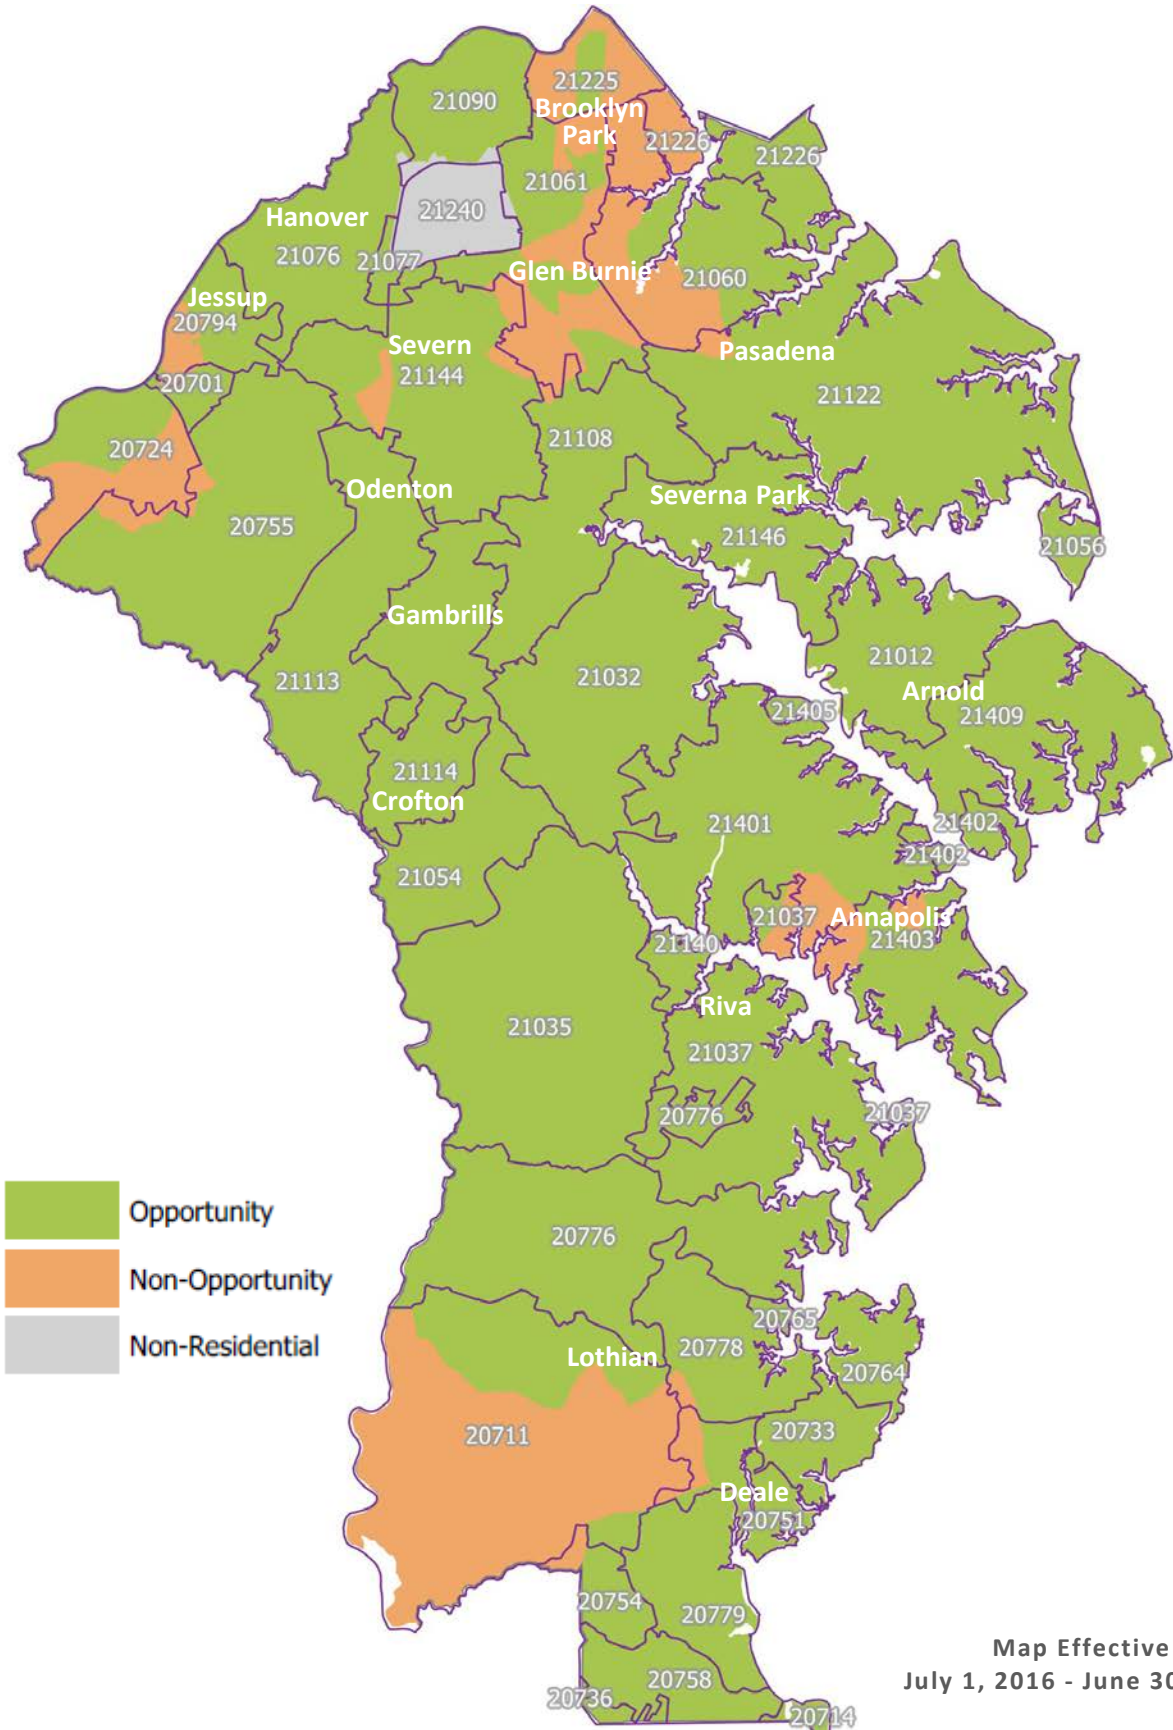

Baltimore Housing Mobility Program

The Baltimore Regional Housing Partnership is an equal housing opportunity provider.

ANNE ARUNDEL COUNTY OPPORTUNITY AREA MAP

Baltimore Housing Mobility Program

Map Effective
July 1, 2016 - June 30, 2017

CARROLL COUNTY OPPORTUNITY AREA MAP

Baltimore Housing Mobility Program

-  Opportunity
-  Non-Opportunity

Map Effective
July 1, 2016 - June 30, 2017

HARFORD COUNTY OPPORTUNITY AREA MAP

Baltimore Housing Mobility Program

Map Effective
July 1, 2016 - June 30, 2017

HOWARD COUNTY OPPORTUNITY AREA MAP

Baltimore Housing Mobility Program

Map Effective
July 1, 2016 - June 30, 2017