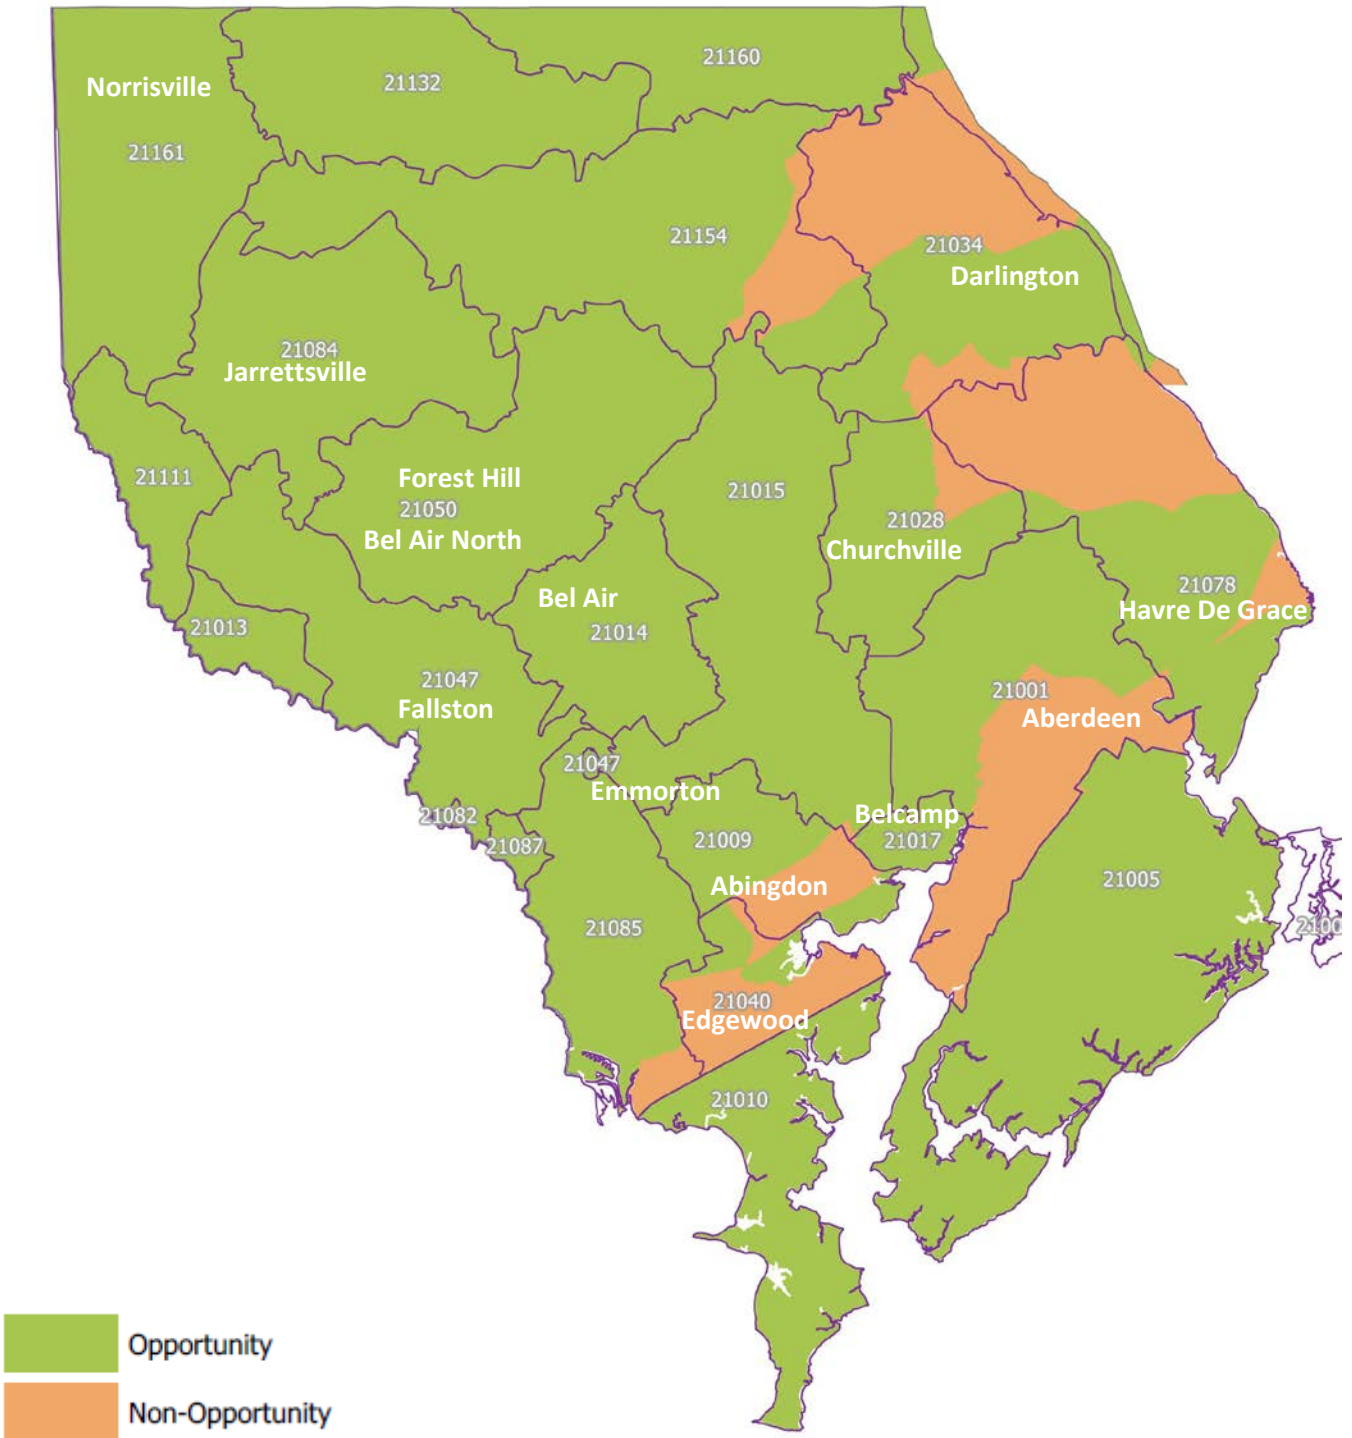

BALTIMORE CITY AND COUNTY OPPORTUNITY AREA MAP

Baltimore Housing Mobility Program

The Baltimore Regional Housing Partnership is an equal housing opportunity provider.

CARROLL COUNTY OPPORTUNITY AREA MAP

Baltimore Housing Mobility Program

Map Effective
July 1, 2016 - June 30, 2017

HARFORD COUNTY OPPORTUNITY AREA MAP

Baltimore Housing Mobility Program

Map Effective
July 1, 2016 - June 30, 2017

HOWARD COUNTY OPPORTUNITY AREA MAP

Baltimore Housing Mobility Program

Map Effective
July 1, 2016 - June 30, 2017