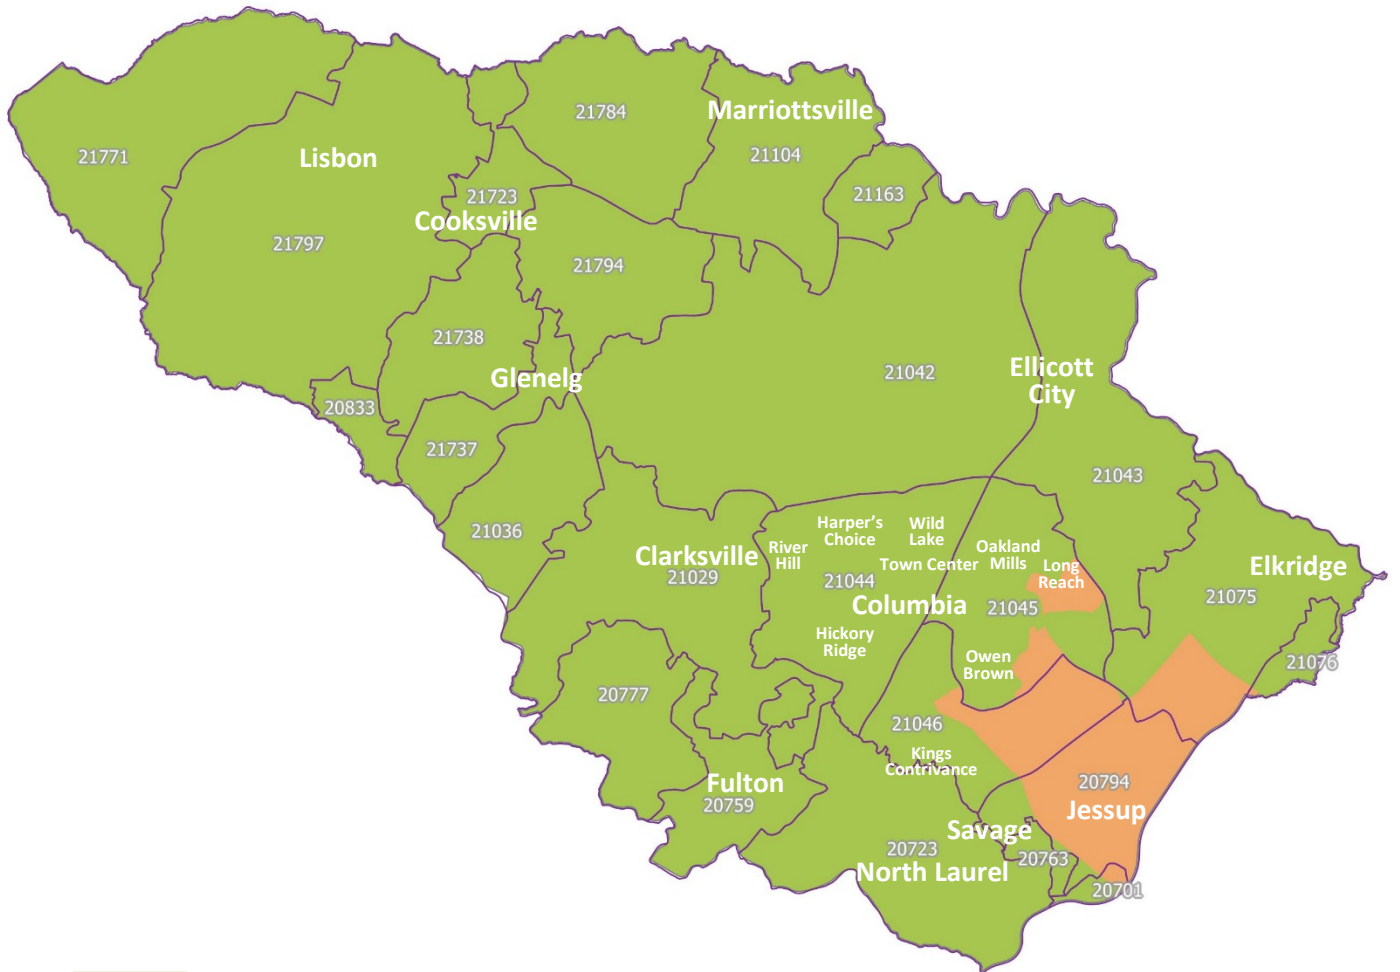

Baltimore Housing Mobility Program

The Baltimore Regional Housing Partnership is an equal housing opportunity provider.

HARFORD COUNTY OPPORTUNITY AREA MAP

Baltimore Housing Mobility Program

Map Effective
July 1, 2016 - June 30, 2017

HOWARD COUNTY OPPORTUNITY AREA MAP

Baltimore Housing Mobility Program

Map Effective
July 1, 2016 - June 30, 2017