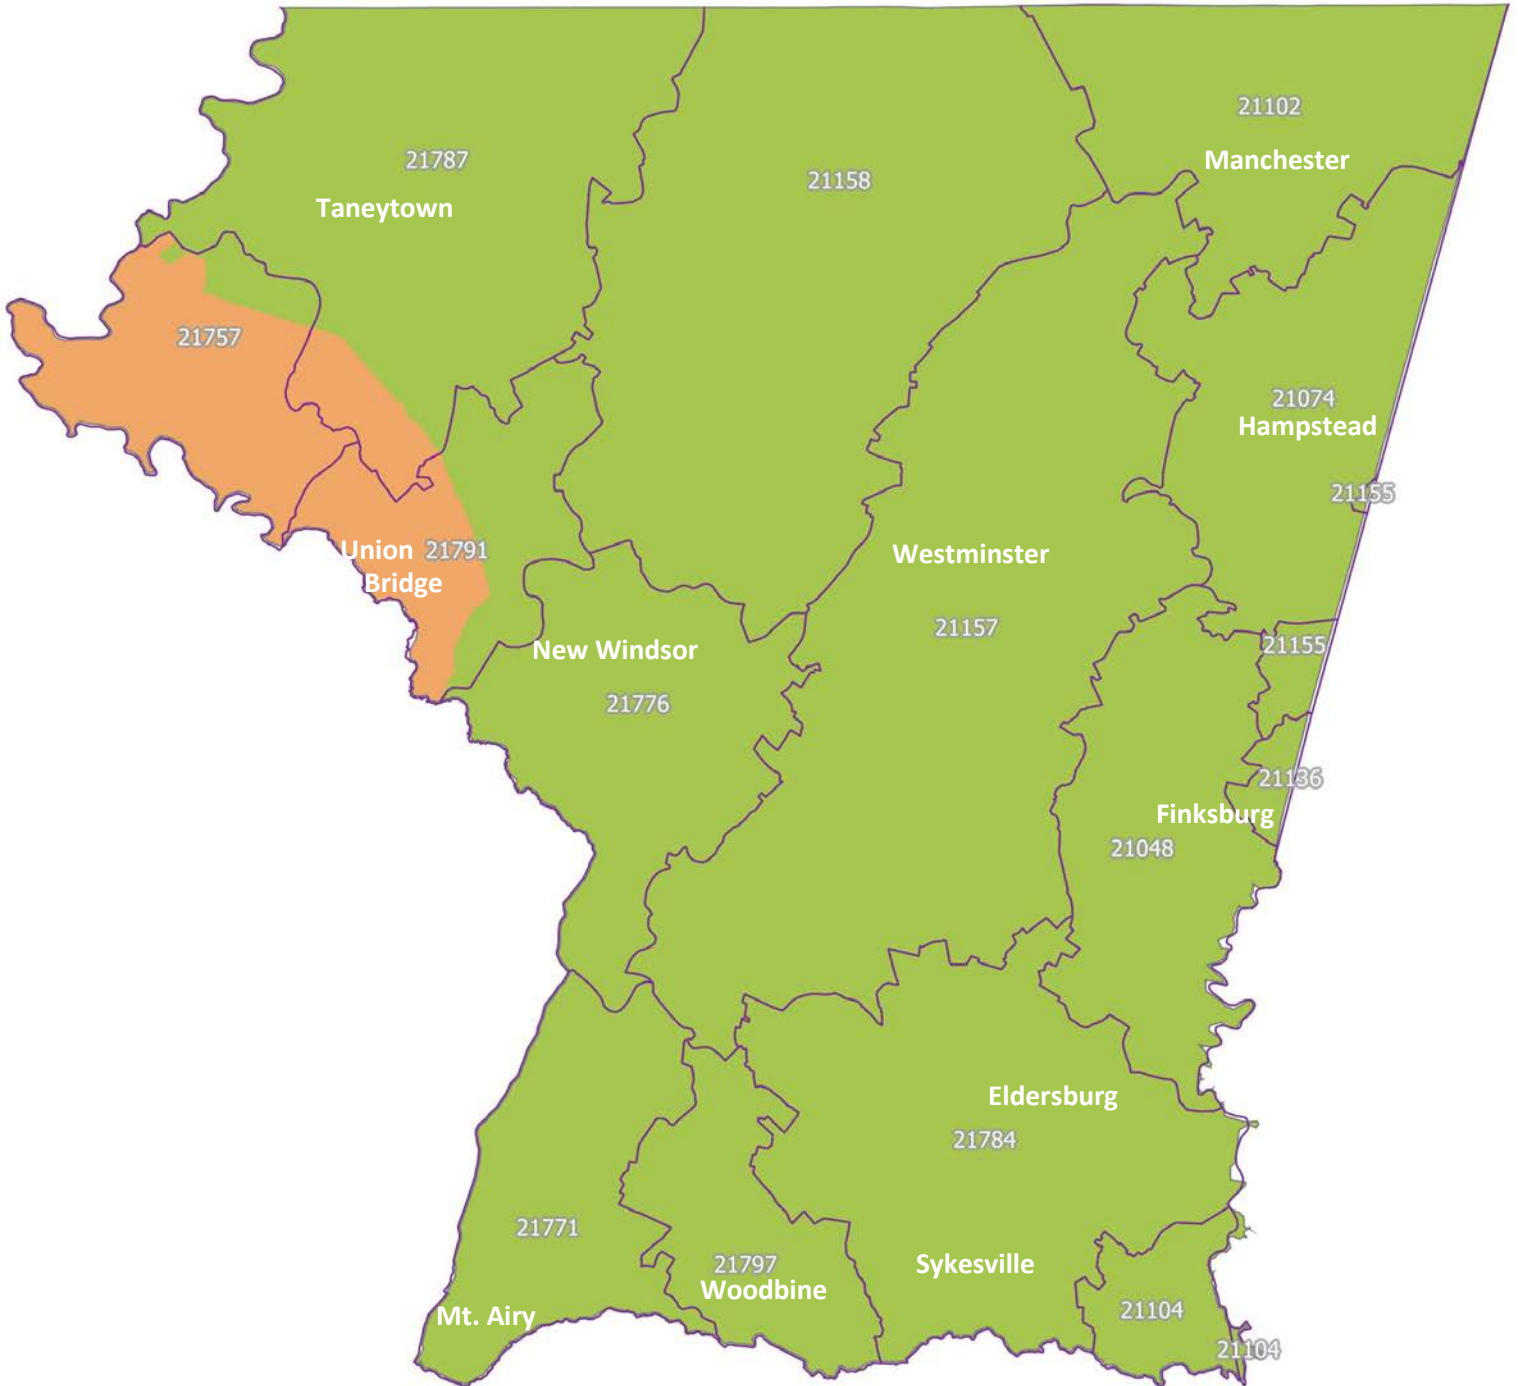

CARROLL COUNTY OPPORTUNITY AREA MAP

Baltimore Housing Mobility Program

Map Effective
July 1, 2016 - June 30, 2017