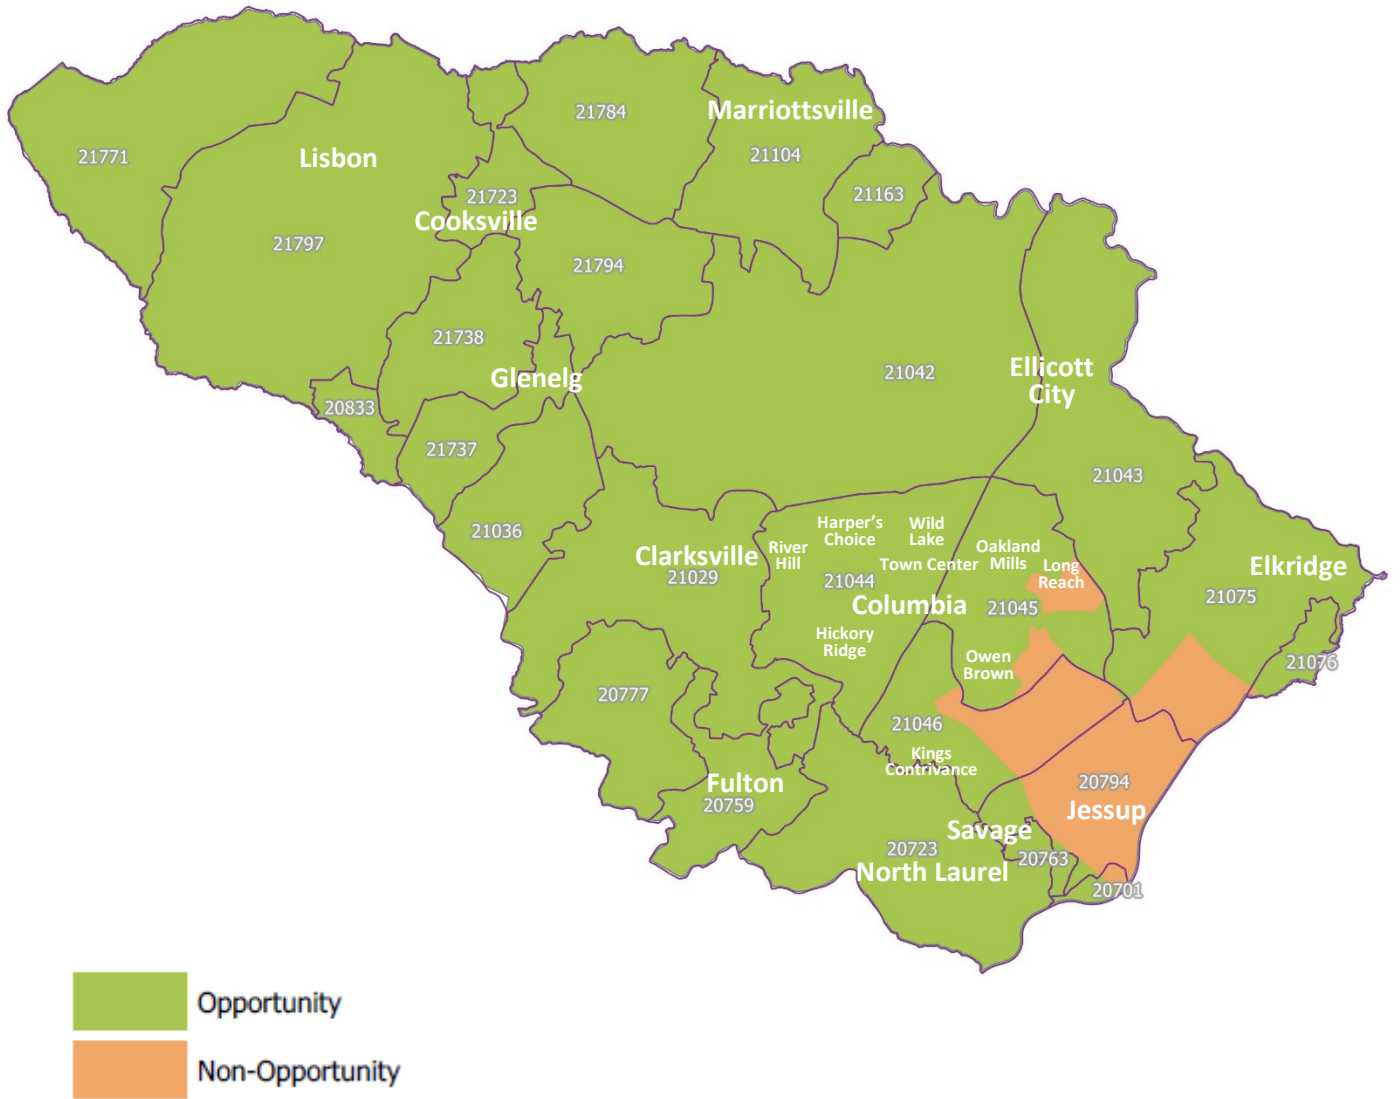

# CARROLL COUNTY OPPORTUNITY AREA MAP

Baltimore Housing Mobility Program

Map Effective  
July 1, 2016 - June 30, 2017

The Baltimore Regional Housing Partnership is an equal housing opportunity provider.

# HARFORD COUNTY OPPORTUNITY AREA MAP

Baltimore Housing Mobility Program

Map Effective  
July 1, 2016 - June 30, 2017

# HOWARD COUNTY OPPORTUNITY AREA MAP

Baltimore Housing Mobility Program

Map Effective  
July 1, 2016 - June 30, 2017