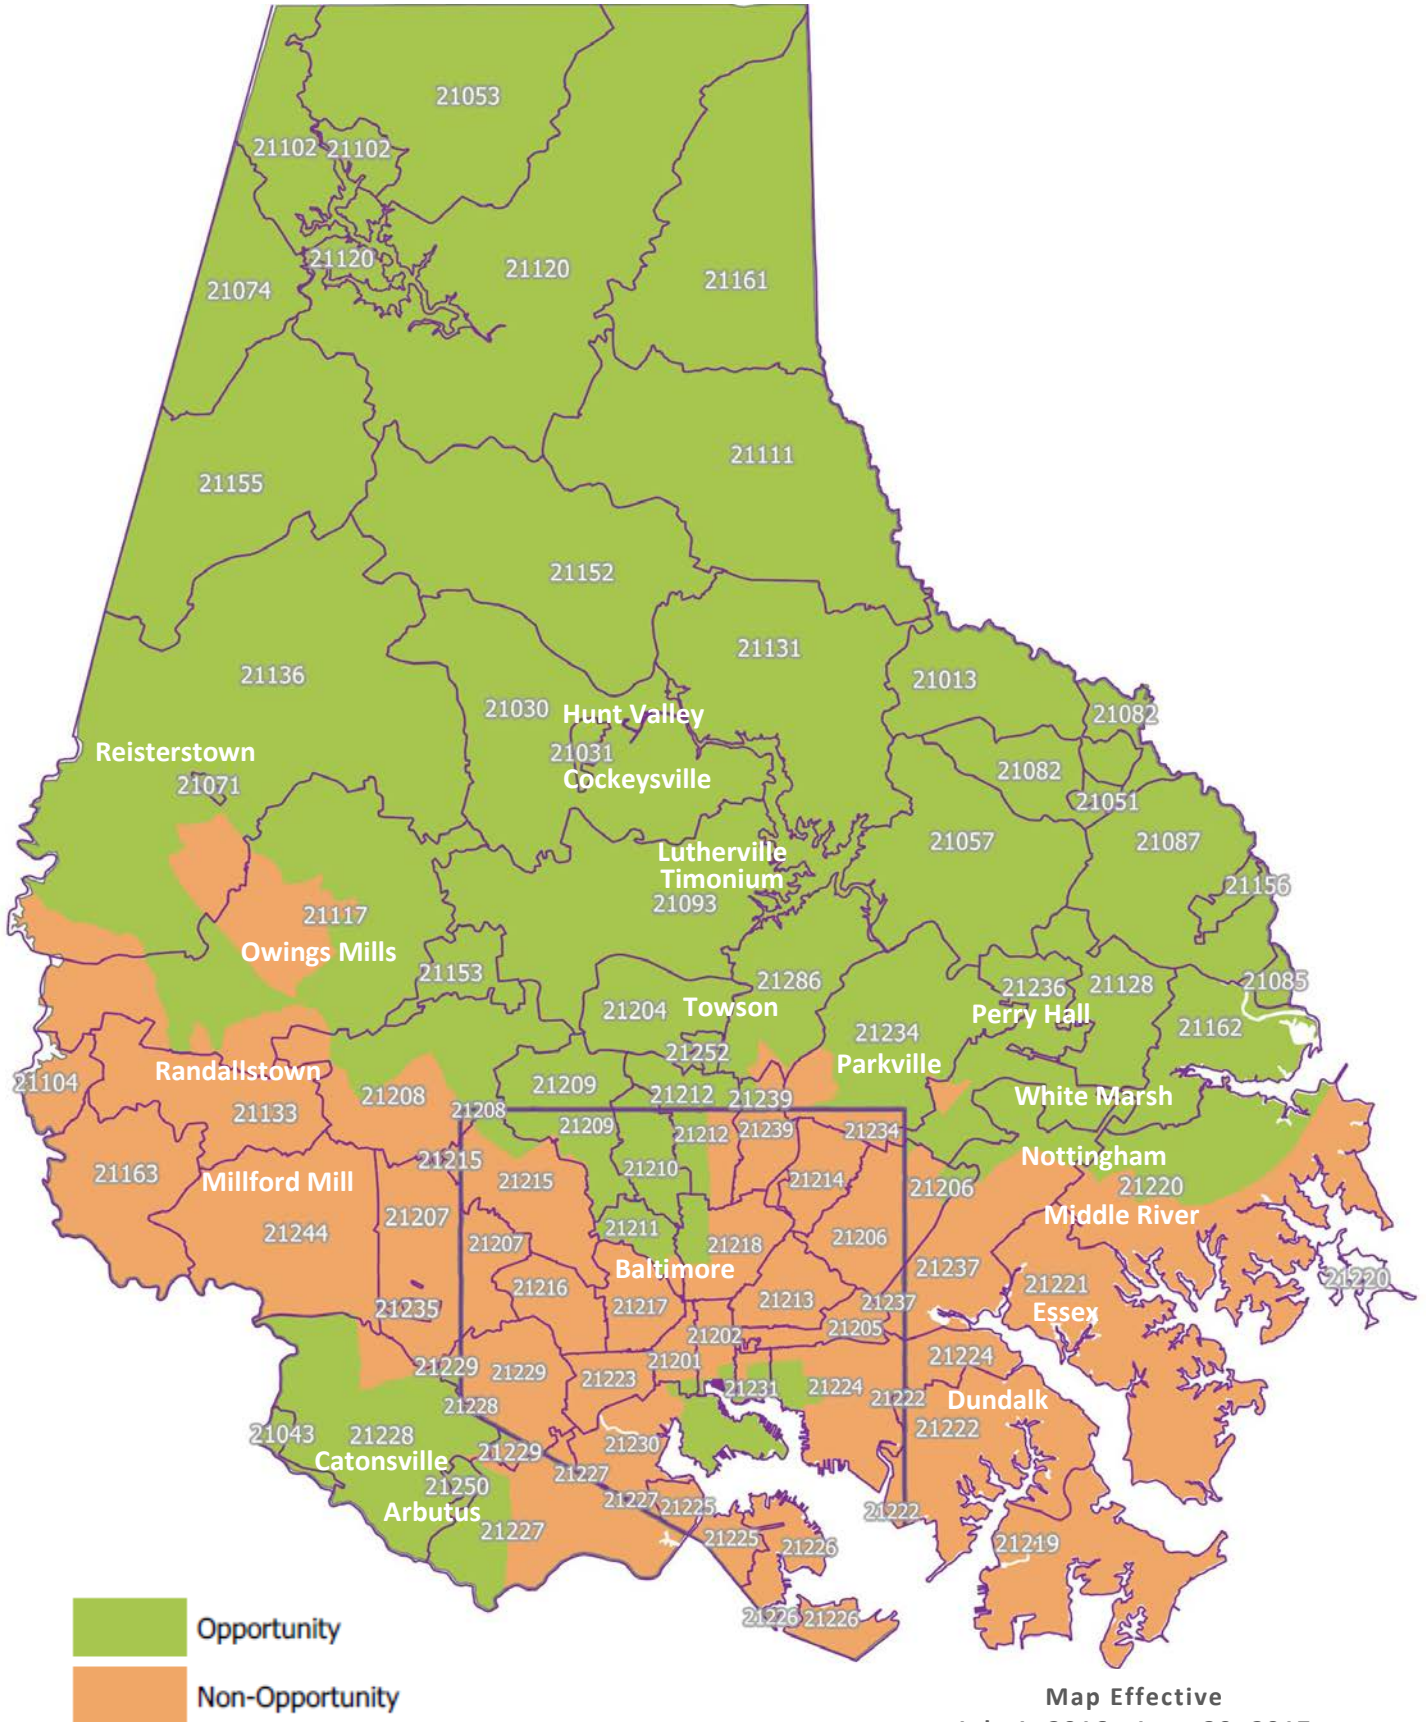

BALTIMORE CITY AND COUNTY OPPORTUNITY AREA MAP

Baltimore Housing Mobility Program

The Baltimore Regional Housing Partnership is an equal housing opportunity provider.