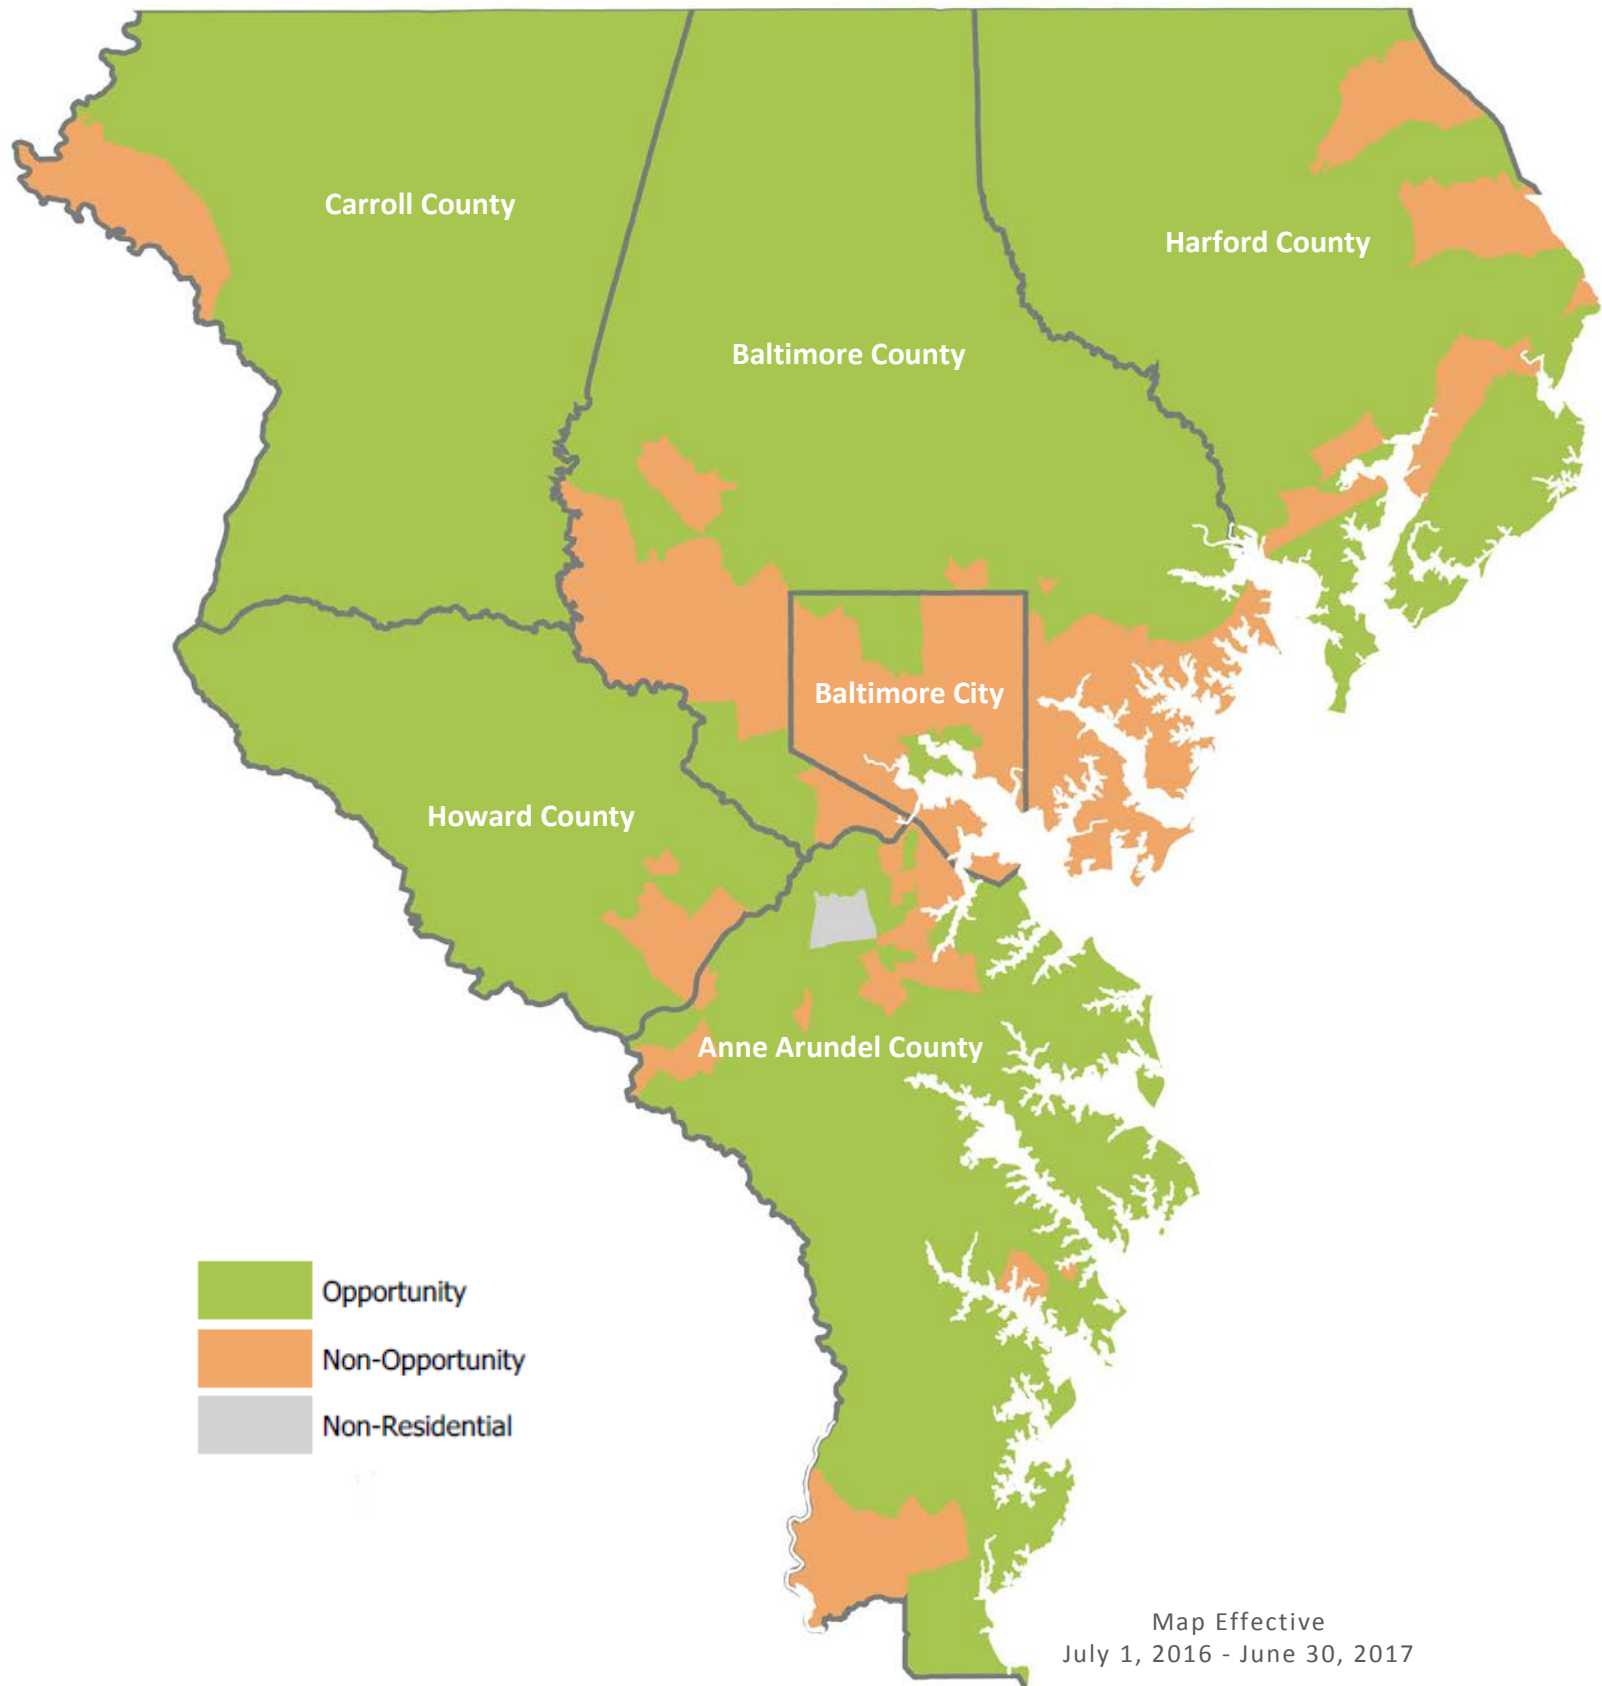

*** = Required Fields**

*Street Address

*City

*Unit Bedrooms

*Voucher Bedrooms

*Security Question: What is 3 plus 6? Why do we ask this?

REV061616

OPPORTUNITY AREA MAP

Baltimore Housing Mobility Program

The Baltimore Regional Housing Partnership is an equal housing opportunity provider.

ANNE ARUNDEL COUNTY OPPORTUNITY AREA MAP

Baltimore Housing Mobility Program

Map Effective
July 1, 2016 - June 30, 2017