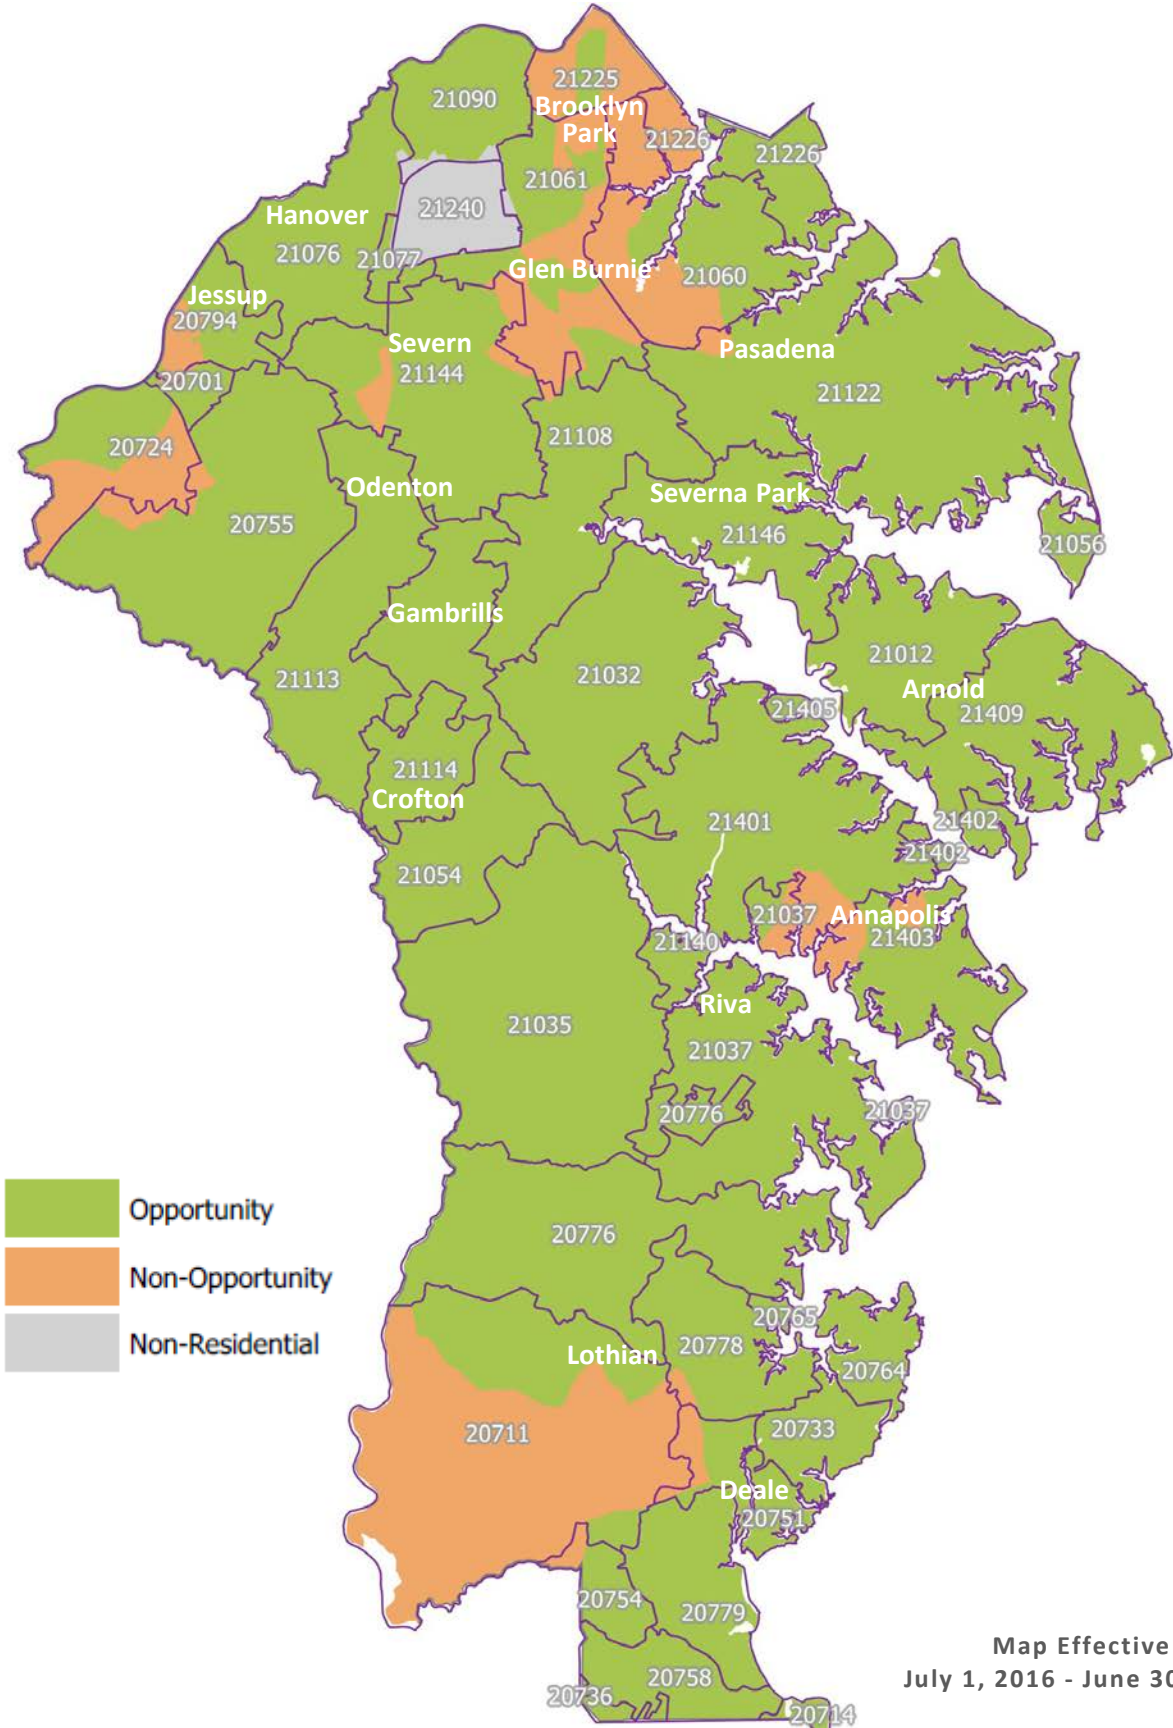

Baltimore Housing Mobility Program

The Baltimore Regional Housing Partnership is an equal housing opportunity provider.

ANNE ARUNDEL COUNTY OPPORTUNITY AREA MAP

Baltimore Housing Mobility Program

Map Effective
July 1, 2016 - June 30, 2017

Map Effective
July 1, 2016 - June 30, 2017

HARFORD COUNTY OPPORTUNITY AREA MAP

Baltimore Housing Mobility Program

Map Effective
July 1, 2016 - June 30, 2017

HOWARD COUNTY OPPORTUNITY AREA MAP

Baltimore Housing Mobility Program

Map Effective
July 1, 2016 - June 30, 2017