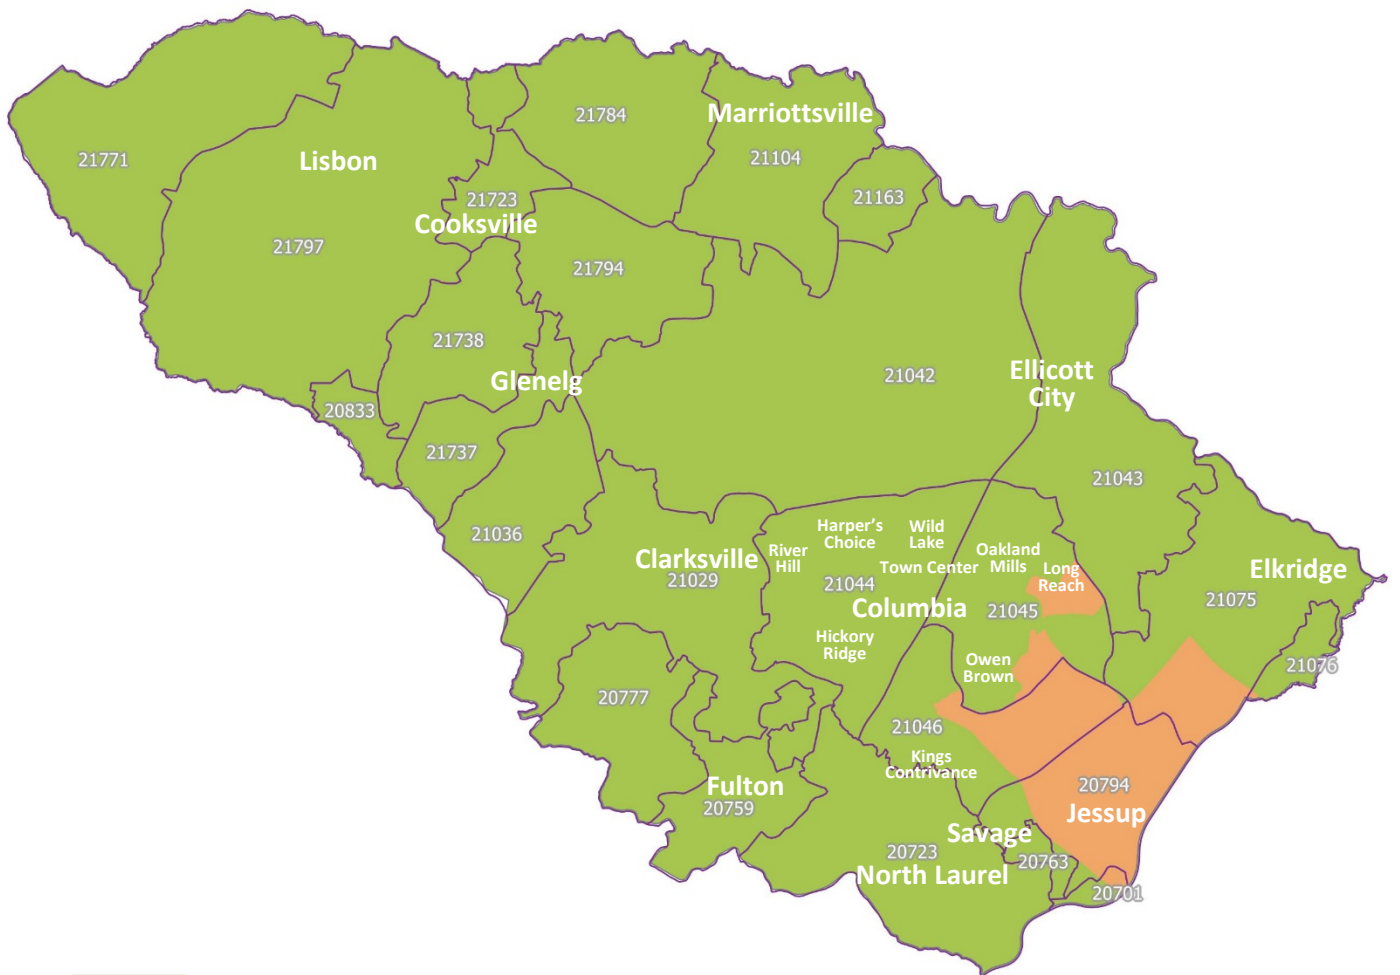

# CARROLL COUNTY OPPORTUNITY AREA MAP

Baltimore Housing Mobility Program

Map Effective  
July 1, 2016 - June 30, 2017

# HARFORD COUNTY OPPORTUNITY AREA MAP

Baltimore Housing Mobility Program

Map Effective  
July 1, 2016 - June 30, 2017

# HOWARD COUNTY OPPORTUNITY AREA MAP

Baltimore Housing Mobility Program

Map Effective  
July 1, 2016 - June 30, 2017