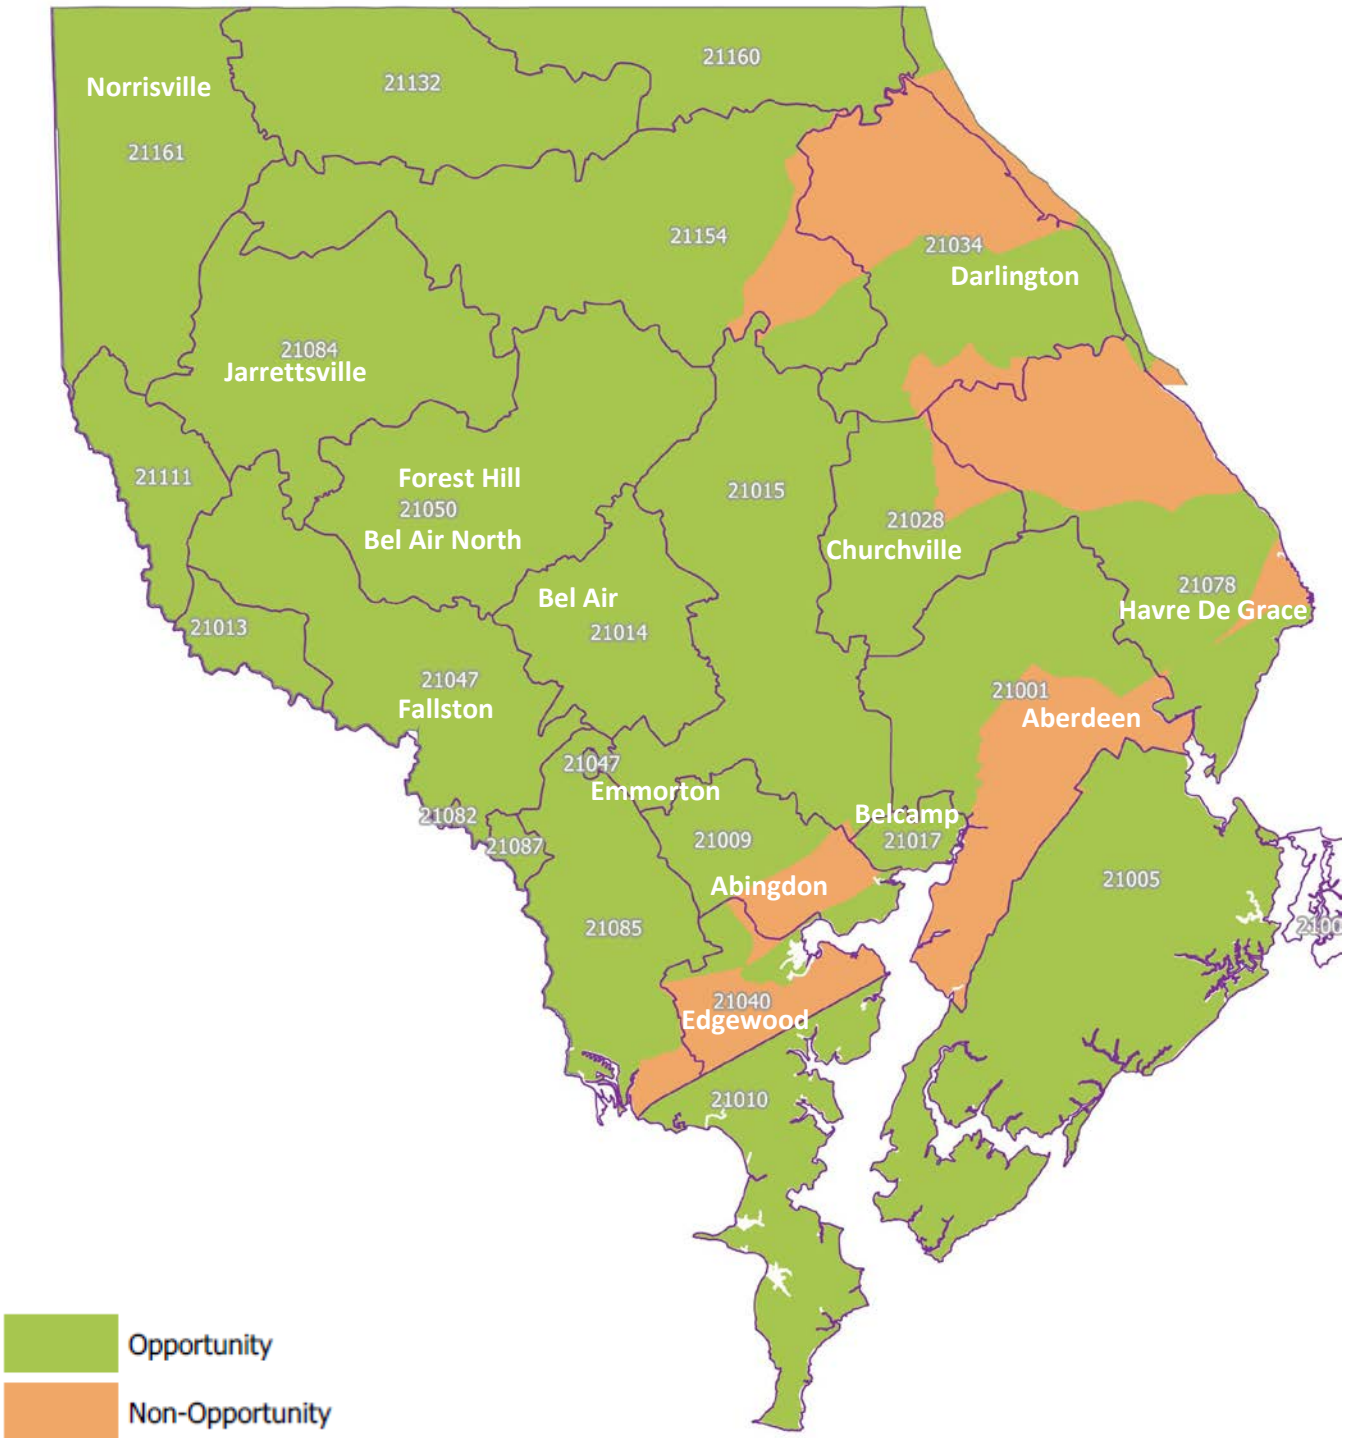

# CARROLL COUNTY OPPORTUNITY AREA MAP

Baltimore Housing Mobility Program

Map Effective  
July 1, 2016 - June 30, 2017

# HARFORD COUNTY OPPORTUNITY AREA MAP

Baltimore Housing Mobility Program

Map Effective  
July 1, 2016 - June 30, 2017