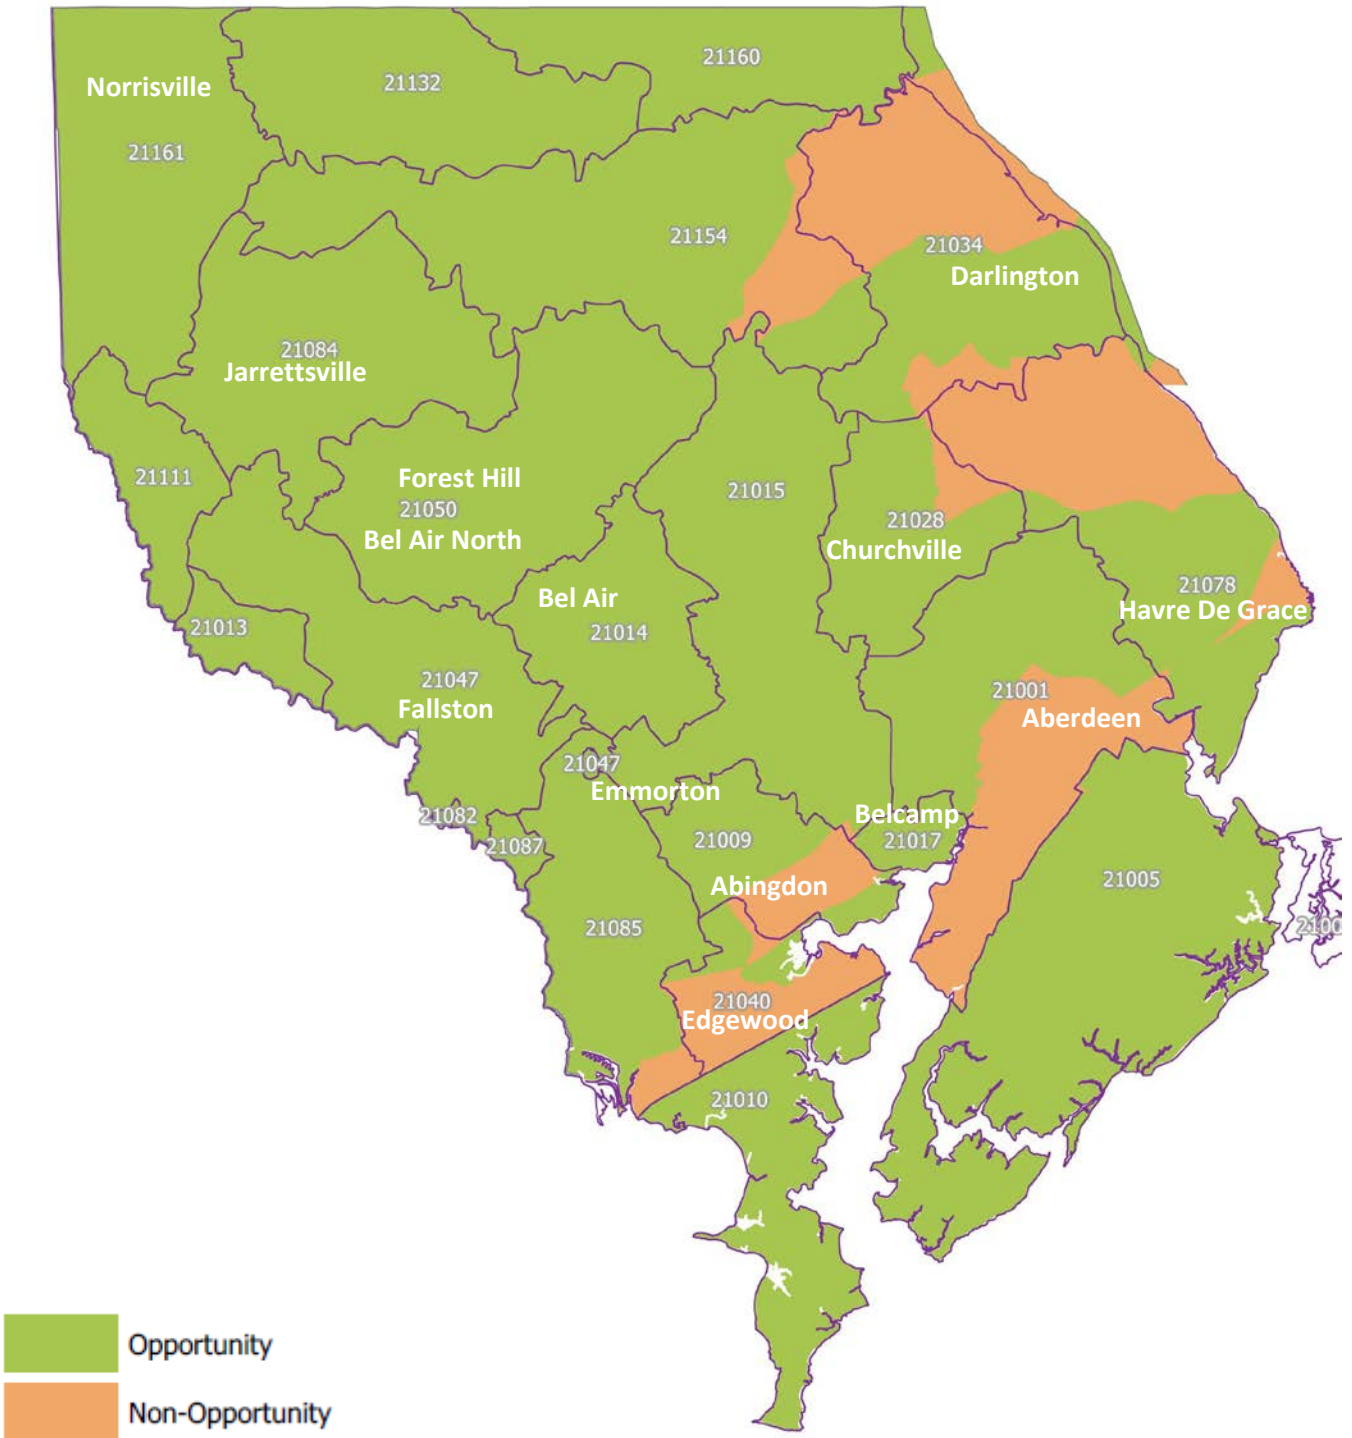

Baltimore Housing Mobility Program

The Baltimore Regional Housing Partnership is an equal housing opportunity provider.

HARFORD COUNTY OPPORTUNITY AREA MAP

Baltimore Housing Mobility Program

Map Effective
July 1, 2016 - June 30, 2017

HOWARD COUNTY OPPORTUNITY AREA MAP

Baltimore Housing Mobility Program

Map Effective
July 1, 2016 - June 30, 2017