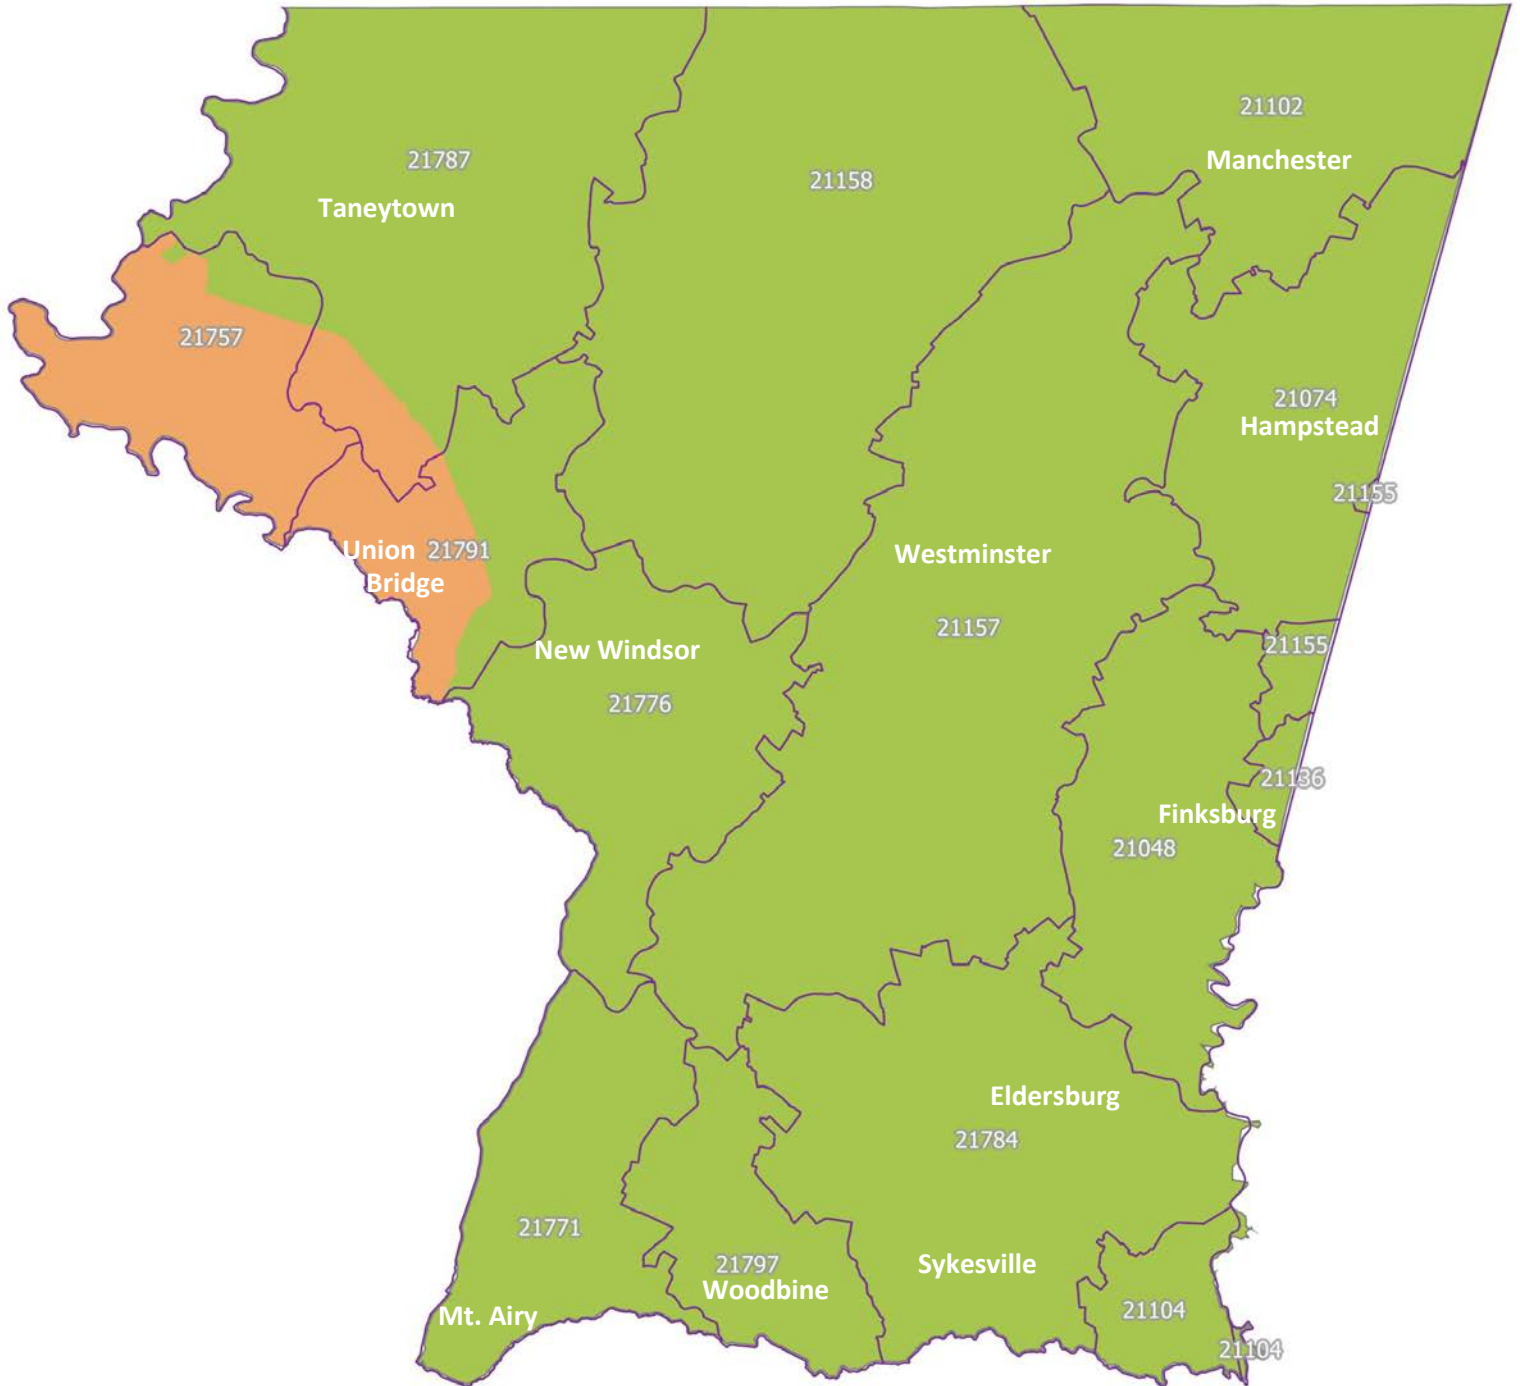

CARROLL COUNTY OPPORTUNITY AREA MAP

Baltimore Housing Mobility Program

Map Effective
July 1, 2016 - June 30, 2017